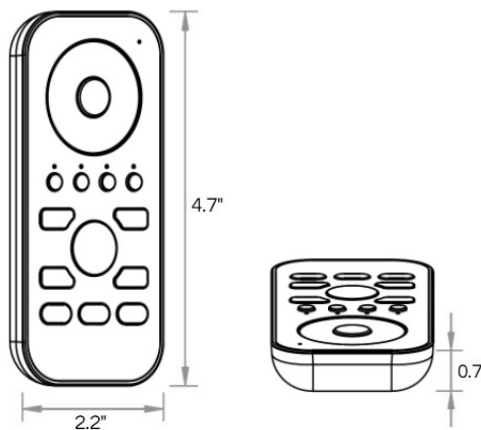

RF WIRELESS HAND HELD CONTROLLER

RGBW CONTROLLER

TUNABLE WHITE CONTROLLER

QUICK SPECIFICATIONS

LED TAPELIGHT COMPATIBILITY	Compatible with 12-24V DC LED tapelights
PROTOCOL	RF signal
ZONES	4 zones, 3 scenes
WARRANTY	5 year limited

POWER

Battery operated.
3 AAA batteries not included.

5 YEAR LIMITED WARRANTY

PART NUMBER

SERIES	FUNCTION	STYLE
LLI-C-CTRL		HH
	RGBW RGB(W)	HH Hand held
	TW Tunable White	

EXAMPLE WIRING DIAGRAM POWER SUPPLY, RECEIVER, AND LED TAPELIGHT SOLD SEPARATELY