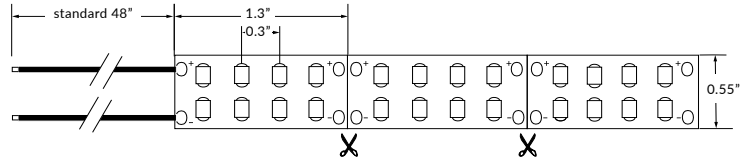

## TECHNICAL INFORMATION

NOTE: All data has +/- 5% tolerance.

WATTAGE	4.0W per foot
IP RATING	IP65 - wet locations. Not suitable for submersion, limited protection against harsh environments.
OUTPUT	2200K - 389 lm/ft 2700K - 396 lm/ft 3000K - 409 lm/ft 3500K - 419 lm/ft 4200K - 425 lm/ft 5200K - 433 lm/ft
INPUT VOLTAGE	24VDC
OPERATING TEMP.	-13 ° to 140 ° F
CRI	90+
CUT LENGTH	Every 1.3", or every 8 LEDs
MAXIMUM RUN	40 feet
DIMENSIONS	0.55" W x 0.08" H (14mm x 2mm)
ADHESIVE BACKING	Yes - VHB
LIFESPAN	50,000 hrs
WARRANTY	3 year limited
POWER SUPPLY	Compatible with all 24VDC power supplies -- see page 4