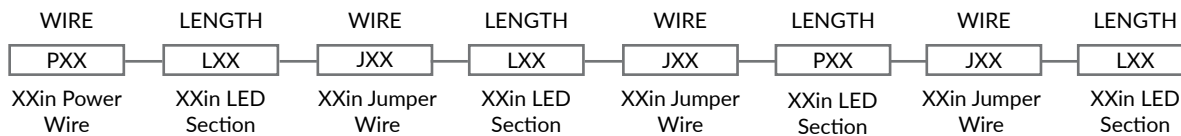

** Customers must include a layout code with the LED order code if a custom, pre-assembled layout is desired**