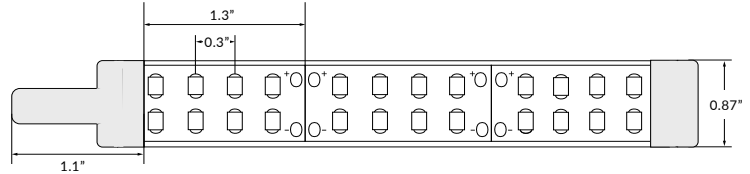

DOUBLE ROW HIGH EFFICACY 4.0W LED TAPELIGHT - IP68

TECHNICAL INFORMATION

NOTE: All data has +/- 5% tolerance.

WATTAGE	4.0W per foot
IP RATING	IP68 - wet locations. Protected against temporary submersion, limited protection against harsh environments.
OUTPUT	2200K - 389 lm/ft 2700K - 396 lm/ft 3000K - 409 lm/ft 3500K - 419 lm/ft 4200K - 425 lm/ft 5200K - 433 lm/ft
INPUT VOLTAGE	24VDC
OPERATING TEMP.	-13° to 140° F
CRI	90+
CUT LENGTH	Every 1.3", or every 8 LEDs
MAXIMUM RUN	40 feet
DIMENSIONS	0.55" W x 0.08" H (14mm x 2mm)
ADHESIVE BACKING	Yes - VHB
LIFESPAN	50,000 hrs
WARRANTY	3 year limited
POWER SUPPLY	Compatible with all 24VDC power supplies -- see page 4