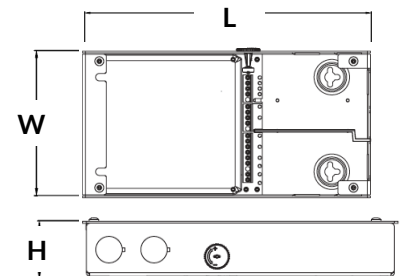

LUTRON HI-LUME PREMIER 0.1% DIMMABLE ELECTRONIC

Soft-on, Fade-to-Black, continuous flicker-free dimming from 100% to 0.1.

PART NUMBER	CAPACITY	OUTPUT	CLASS	LOCATION	L	W	H
L3D0-96W24V-U	96W	24V	CLASS 2	INDOOR	10.5"	5.5"	2.0"