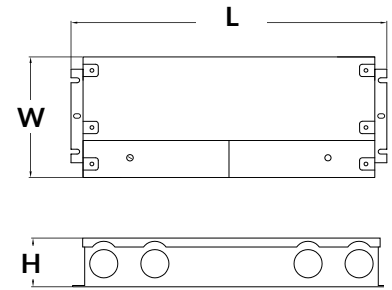

The grid below is provided for you to sketch your layout, if desired. The layout code above corresponds to the example layout shown.

LAYOUT CODE BUILDER:

(Repeat "wire" and "length" codes as needed until entire layout is specified.)

** Customers must include a layout code with the LED order code if a custom, pre-assembled layout is desired**

POWER SUPPLIES (SOLD SEPARATELY)

DIMMABLE ELECTRONIC 0-10V

Optimal performance dims to 0%.*

PART NUMBER	CAPACITY	OUTPUT	CLASS	LOCATION	L	W	H
LLI-PS-DE010-030W-24V-KO	30W	24V	CLASS 2	WET	6.5"	3.6"	1.6"
LLI-PS-DE010-060W-24V-KO	60W	24V	CLASS 2	WET	7.4"	3.6"	1.6"
LLI-PS-DE010-096W-24V-KO	96W	24V	CLASS 2	WET	8.7"	3.7"	1.7"
LLI-PS-DE010-200W-24V-KO	200W	24V	CLASS 1	WET	10.2"	4.1"	1.8"
LLI-PS-DE010-300W-24V-KO	300W	24V	CLASS 1	WET	10.9"	4.3"	1.8"