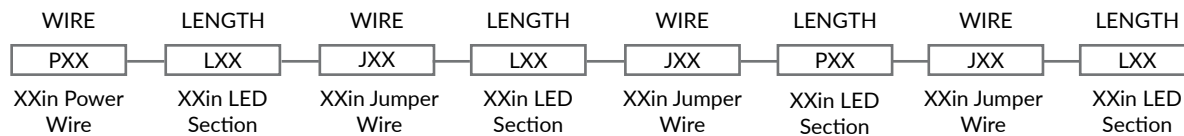

DOUBLE ROW HIGH EFFICACY 4.0W LED TAPELIGHT - IP68

LAYOUT GUIDE

Example ordering code with layout code:

LLI-LHE4.0W-68-30K-24V-90-288IN, P48-L96-J3-L48-J3-L96-J3-L48

LED ORDER CODE

LAYOUT CODE

CODE LEGEND:

- P - Power Feed Wire
- L - LED Tapelight
- J - Jumper Wire for Interconnecting
- FBC - Female Barrel Connector
- MBC - Male Barrel Connector
- FBC65 - Wet Location (IP65) Female Barrel Connector
- MBC65 - Wet Location (IP65) Male Barrel Connector

The grid below is provided for you to sketch your layout, if desired. The layout code above corresponds to the example layout shown.

LAYOUT CODE BUILDER:

(Repeat "wire" and "length" codes as needed until entire layout is specified.)