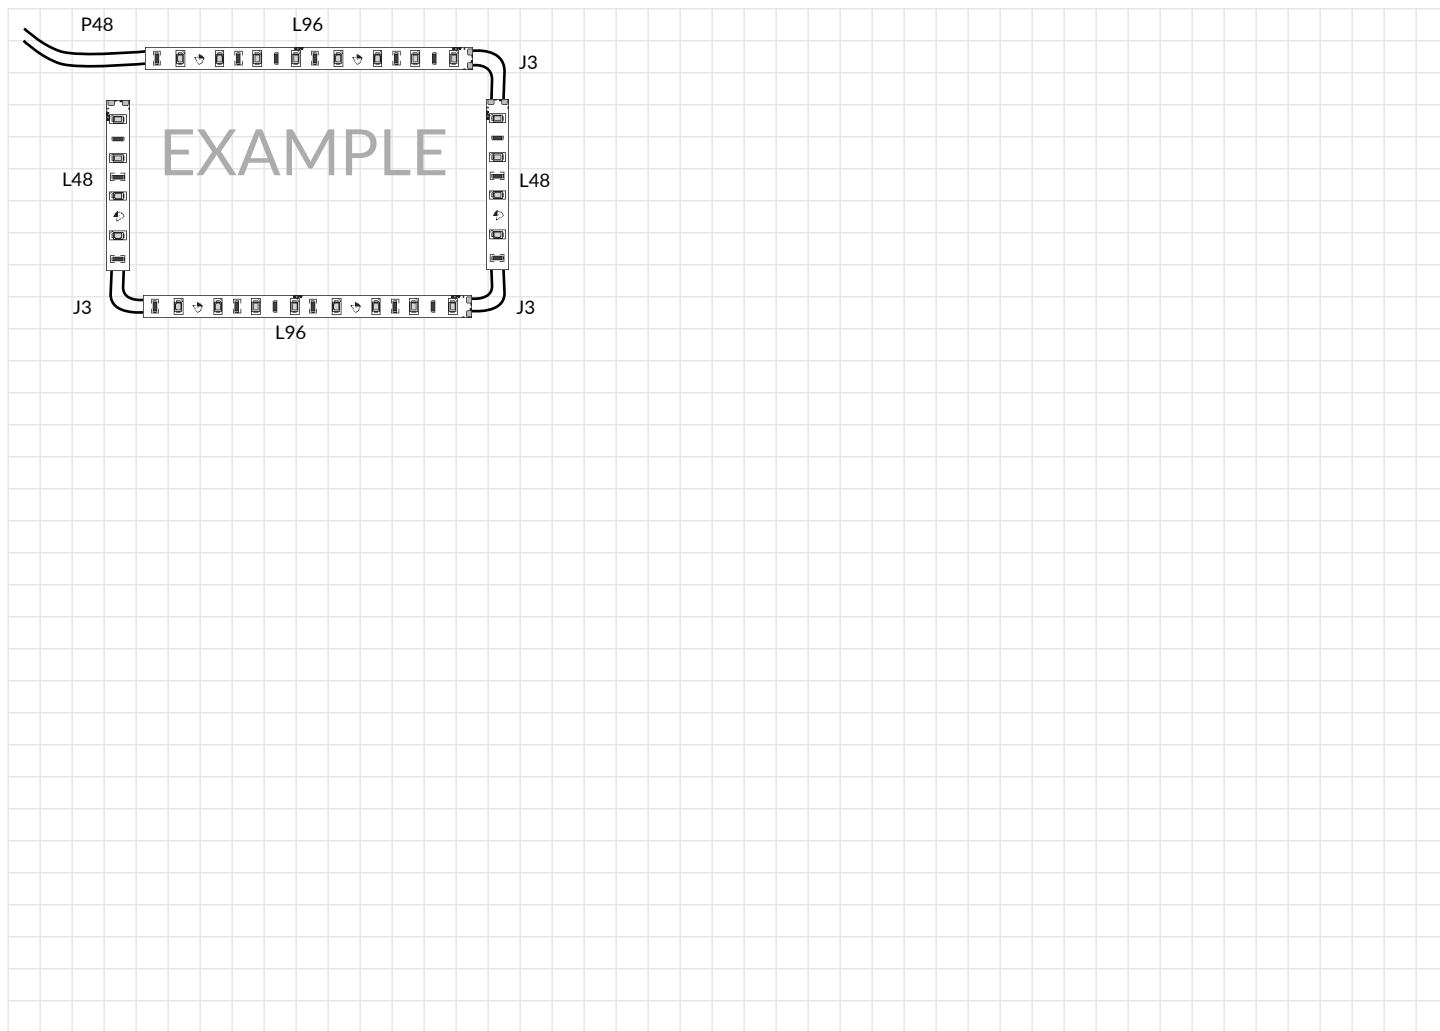

DOUBLE ROW HIGH EFFICACY 4.0W LED TAPELIGHT - IP68

LAYOUT GUIDE

Example ordering code with layout code:

LLI-LHE4.0W-68-30K-24V-90-288IN, P48-L96-J3-L48-J3-L96-J3-L48

LED ORDER CODE

LAYOUT CODE

CODE LEGEND:

- P - Power Feed Wire
- L - LED Tapelight
- J - Jumper Wire for Interconnecting
- FBC - Female Barrel Connector
- MBC - Male Barrel Connector
- FBC65 - Wet Location (IP65) Female Barrel Connector
- MBC65 - Wet Location (IP65) Male Barrel Connector

The grid below is provided for you to sketch your layout, if desired. The layout code above corresponds to the example layout shown.

LAYOUT CODE BUILDER:

(Repeat "wire" and "length" codes as needed until entire layout is specified.)