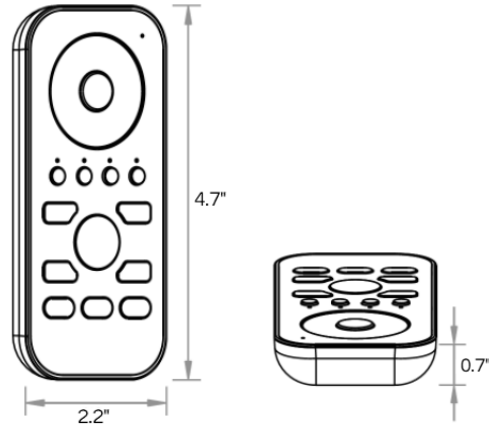

RF WIRELESS HAND HELD CONTROLLER

RGBW CONTROLLER

TUNABLE WHITE CONTROLLER

QUICK SPECIFICATIONS

LED TAPELIGHT COMPATIBILITY	Compatible with 12-24V DC LED tapelights
PROTOCOL	RF signal
ZONES	4 zones, 3 scenes
WARRANTY	5 year limited

POWER

Battery operated.
3 AAA batteries not included.

5 YEAR LIMITED WARRANTY

PART NUMBER

SERIES	FUNCTION	STYLE
LLI-C-CTRL		HH
	RGBW RGB(W)	HH Hand held
	TW Tunable White	

EXAMPLE WIRING DIAGRAM POWER SUPPLY, RECEIVER, AND LED TAPELIGHT SOLD SEPARATELY