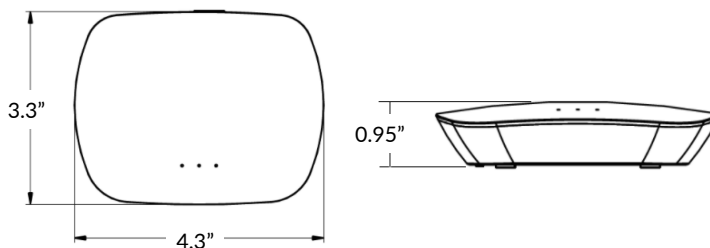

MOBILE APP

Uses the EasyLighting EasyLife app, available for iOS and Android.