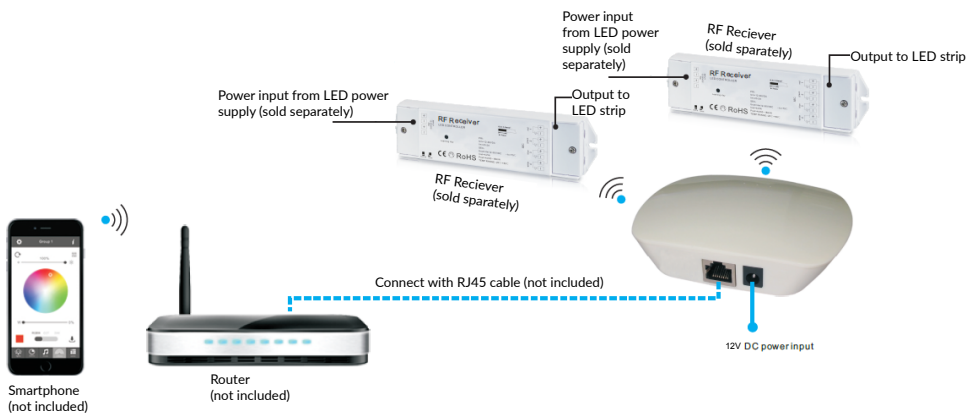

WIFI HUB

PART NUMBER

SERIES	TYPE
LLI-C-HUB	WIFI

QUICK SPECIFICATIONS

RECEIVER COMPATIBILITY	Compatible with all RF receivers
FUNCTION	WiFi to RF converter for communicating to RF LED receiver from smart device
RANGE	50ft unobstructed range. 30ft if obstructed by walls, ceilings, etc.
FEATURES	Enables control of LED tapelights via smartphone, tablet, or computer

POWER

12V DC power supply included.

MOBILE APP

Uses the EasyLighting EasyLife app, available for iOS and Android.

CONNECTION OPTION 1

Connection with RJ45 cable (not included)

CONNECTION OPTION 2

WiFi connection between smart device and Hub