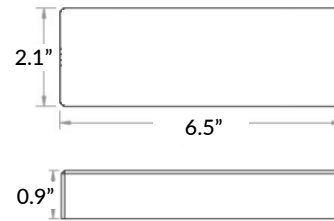

UNIVERSAL RF RECEIVER

UNIVERSAL - INDOOR

LLI-C-RCV-UR-RF-4CH

CONTROLLER COMPATIBILITY	Compatible with all RF LLI-C-CTRL controllers.
LED COMPATIBILITY	Static Color, Tunable White & RGB(W) LEDs
CHANNELS	4 Channel, 8 Amp
INPUT VOLTAGE	12V / 24V (power supply not included)
CAPACITY	12V - 96W
	24V - 192W
FEATURES	Can be controlled by up to (8) controllers Can be synchronized with unlimited receivers up to 320ft away

UNIVERSAL - WET

LLI-C-RCV-U-RF-4CH-WET

CONTROLLER COMPATIBILITY	Compatible with all RF LLI-C-CTRL controllers.
IP RATING	IP66
LED COMPATIBILITY	Static Color, Tunable White & RGB(W) LEDs
CHANNELS	4 Channel, 8 Amp
INPUT VOLTAGE	12V / 24V (power supply not included)
CAPACITY	12V - 96W
	24V - 192W
OPERATING TEMP.	Maximum 167°F
FEATURES	Can be controlled by up to (8) controllers Can be synchronized with (20) receivers