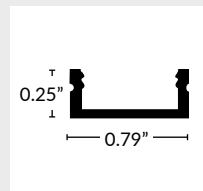

LINE VOLTAGE 120VAC 2.5W LED TAPE - IP20

OVERALL LENGTH / CUT POINT GUIDE

Measurements listed below include end cap and power connection lengths.

13 1/2"	25 1/2"	37 1/2"	49 1/2"	61 1/2"	73 1/2"	85 1/2"	97 1/2"	109 1/2"	121 1/2"	133 1/2"	145 1/2"
157 1/2"	169 1/2"	181 1/2"	193 1/2"	205 1/2"	217 1/2"	229 1/2"	241 1/2"	253 1/2"	265 1/2"	277 1/2"	289 1/2"
301 1/2"	313 1/2"	325 1/2"	337 1/2"	349 1/2"	361 1/2"	373 1/2"	385 1/2"	397 1/2"	409 1/2"	421 1/2"	433 1/2"
445 1/2"	457 1/2"	469 1/2"	481 1/2"	493 1/2"	505 1/2"	517 1/2"	529 1/2"	541 1/2"	553 1/2"	565 1/2"	577 1/2"
589 1/2"	601 1/2"	613 1/2"	625 1/2"	637 1/2"	649 1/2"	661 1/2"	673 1/2"	685 1/2"	697 1/2"	709 1/2"	721 1/2"
733 1/2"	745 1/2"	757 1/2"	769 1/2"	781 1/2"	793 1/2"	805 1/2"	817 1/2"	829 1/2"	841 1/2"	853 1/2"	865 1/2"
877 1/2"	889 1/2"	901 1/2"	913 1/2"	925 1/2"	937 1/2"	949 1/2"	961 1/2"	973 1/2"	985 1/2"	997 1/2"	1,009 1/2"
1,021 1/2"	1,033 1/2"	1,045 1/2"	1,057 1/2"	1,069 1/2"	1,081 1/2"	1,093 1/2"	1,105 1/2"	1,117 1/2"	1,129 1/2"	1,141 1/2"	1,153 1/2"
1,165 1/2"	1,177 1/2"	1,189 1/2"	1,201 1/2"	1,213 1/2"	1,225 1/2"	1,237 1/2"	1,249 1/2"	1,261 1/2"	1,273 1/2"	1,285 1/2"	1,297 1/2"
1,309 1/2"	1,321 1/2"	1,333 1/2"	1,345 1/2"	1,357 1/2"	1,369 1/2"	1,381 1/2"	1,393 1/2"	1,405 1/2"	1,417 1/2"	1,429 1/2"	1,441 1/2"
1,453 1/2"	1,465 1/2"	1,477 1/2"	1,489 1/2"	1,501 1/2"	1,513 1/2"	1,525 1/2"	1,537 1/2"	1,549 1/2"	1,561 1/2"	1,573 1/2"	1,585 1/2"
1,597 1/2"	1,609 1/2"	1,621 1/2"	1,633 1/2"	1,645 1/2"	1,657 1/2"	1,669 1/2"	1,681 1/2"	1,693 1/2"	1,705 1/2"	1,717 1/2"	1,729 1/2"
1,741 1/2"	1,753 1/2"	1,765 1/2"	1,777 1/2"	1,789 1/2"	1,801 1/2"	1,813 1/2"	1,825 1/2"	1,837 1/2"	1,849 1/2"	1,861 1/2"	1,873 1/2"
1,885 1/2"	1,897 1/2"	1,909 1/2"	1,921 1/2"	1,933 1/2"	1,945 1/2"	1,957 1/2"	1,969 1/2"				