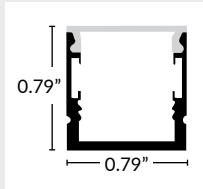

LINE VOLTAGE 120VAC 2.5W LED TAPE - IP20

POWER FEED & CONNECTOR OPTIONS (IP20)

LLI-LAC-20-PWR-P-48IN

LLI-LAC-20-PWR-HW - 48IN
120IN

LLI-LAC-20-PWR-PC-48IN

LLI-LAC-20-PWR-EXT-24IN

TAPE TO TAPE CONNECTOR, 6IN

LLI-LAC-20-COR-6IN

LLI-LAC-20-COR-24IN

MOUNTING EXTRUSION OPTIONS (SOLD SEPARATELY)

MOUNTING EXTRUSION - FLAT LENS

LLI-LAC-EXT-SQR-SA-F-94IN

- 94" L x 0.79" H x 0.79" W
- Features: Frosted lens
- Silver Anodized finish
- 2 endcaps
- 4 mounting clips

ADJUSTABLE MOUNTING CLIP

LLI-LAC-EXT-BKT-ADJ

For use with extrusions only.

MOUNTING EXTRUSION - TALL LENS

LLI-LAC-EXT-RCT-SA-F-94IN

- 94" L x 1.18" H x 0.79" W
- Features: Frosted lens
- Silver Anodized finish
- 2 endcaps
- 4 mounting clips

IMAGE COMING SOON

MOUNTING EXTRUSION - NO LENS

LLI-LAC-EXT-SA-94IN

- 94" L x 0.25" H x 0.79" W
- Features: Silver Anodized finish
- 4 mounting clips