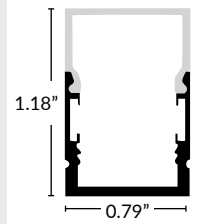

IMAGE COMING SOON

MOUNTING EXTRUSION - NO LENS

LLI-LAC-EXT-SA-94IN

- 94" L x 0.25" H x 0.79" W
- Features: Silver Anodized finish
- 4 mounting clips