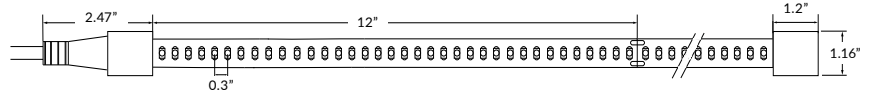

LINE VOLTAGE 120VAC 2.5W LED TAPE - IP20

TECHNICAL INFORMATION

NOTE: All data has +/- 5% tolerance.

WATTAGE	2.5W per foot
IP RATING	IP20 - dry locations
OUTPUT	27K - 145 lm/ft 30K - 150 lm/ft 35K - 158 lm/ft 42K - 165 lm/ft 52K - 170 lm/ft
INPUT VOLTAGE	120VAC
OPERATING TEMP.	-4° to 104° F
CRI	90+
DIMMABLE	Yes, compatible with ELV reverse phase dimmers
SEGMENT LENGTH	Every 12", not field-cuttable
MAXIMUM RUN	164 feet
DIMENSIONS	Including endcaps: 1.16" W x 0.59" H Not including endcaps: 0.61" W x 0.4" H
ADHESIVE BACKING	None - Adhesive sold separately by 100ft reel
LIFESPAN	50,000 hrs
WARRANTY	3 year limited
POWER SUPPLY	Not required