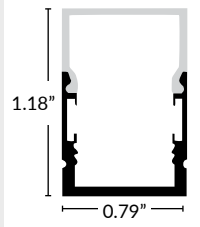

### MOUNTING EXTRUSION - FLAT LENS

**LLI-LAC-EXT-SQR-SA-F-94IN**

- 94" L x 0.79" H x 0.79" W
- Features: Frosted lens
- Silver Anodized finish
- 2 endcaps
- 4 mounting clips

### MOUNTING EXTRUSION - TALL LENS

**LLI-LAC-EXT-RCT-SA-F-94IN**

- 94" L x 1.18" H x 0.79" W
- Features: Frosted lens
- Silver Anodized finish
- 2 endcaps
- 4 mounting clips