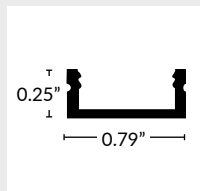

### MOUNTING EXTRUSION - TALL LENS

**LLI-LAC-EXT-RCT-SA-F-94IN**

- 94" L x 1.18" H x 0.79" W
- Features: Frosted lens
- Silver Anodized finish
- 2 endcaps
- 4 mounting clips

### MOUNTING EXTRUSION - NO LENS

**LLI-LAC-EXT-SA-94IN**

- 94" L x 0.25" H x 0.79" W
- Features: Silver Anodized finish
- 4 mounting clips