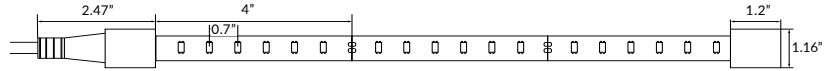

## TECHNICAL INFORMATION

NOTE: All data has +/- 5% tolerance.

WATTAGE	4.0W per foot
IP RATING	IP20 - dry locations
OUTPUT	2700K - 350 lm/ft 3000K - 360 lm/ft 3500K - 370 lm/ft 4000K - 380 lm/ft 5000K - 390 lm/ft
INPUT VOLTAGE	120VAC
OPERATING TEMP.	-4° to 104° F
CRI	80+
DIMMABLE	Yes, compatible with ELV reverse phase dimmers
SEGMENT LENGTH	Every 4", not field-cuttable
MAXIMUM RUN	164 feet
DIMENSIONS	Including endcaps: 1.16" W x 0.59" H Not including endcaps: 0.61" W x 0.23" H
ADHESIVE BACKING	None - Adhesive sold separately by 100ft reel
LIFESPAN	50,000 hrs
WARRANTY	3 year limited
POWER SUPPLY	Not required