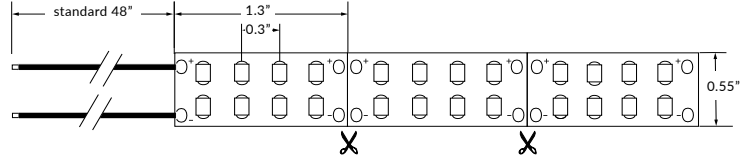

## TECHNICAL INFORMATION

NOTE: All data has +/- 5% tolerance.

WATTAGE	4.0W per foot
IP RATING	IP20 - dry locations
OUTPUT	2200K - 432 lm/ft 2700K - 440 lm/ft 3000K - 454 lm/ft 3500K - 465 lm/ft 4200K - 472 lm/ft 5200K - 481 lm/ft
INPUT VOLTAGE	24VDC
OPERATING TEMP.	-13 ° to 140 ° F
CRI	90+
CUT LENGTH	Every 1.3", or every 8 LEDs
MAXIMUM RUN	40 feet
DIMENSIONS	0.55" W x 0.08" H (14mm x 2mm)
ADHESIVE BACKING	Yes - VHB
LIFESPAN	50,000 hrs
WARRANTY	5 year limited
POWER SUPPLY	Compatible with all 24VDC power supplies -- see page 3