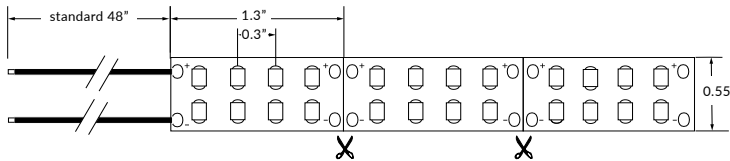

DOUBLE ROW HIGH EFFICACY 4.0W LED TAPELIGHT - IP65

TECHNICAL INFORMATION

NOTE: All data has +/- 5% tolerance.

WATTAGE	4.0W per foot
IP RATING	IP65 - wet locations. Not suitable for submersion, limited protection against harsh environments.
OUTPUT	2200K - 389 lm/ft 2700K - 396 lm/ft 3000K - 409 lm/ft 3500K - 419 lm/ft 4200K - 425 lm/ft 5200K - 433 lm/ft
INPUT VOLTAGE	24VDC
OPERATING TEMP.	-13 ° to 140 ° F
CRI	90+
CUT LENGTH	Every 1.3", or every 8 LEDs
MAXIMUM RUN	40 feet
DIMENSIONS	0.55" W x 0.08" H (14mm x 2mm)
ADHESIVE BACKING	Yes - VHB
LIFESPAN	50,000 hrs
WARRANTY	3 year limited
POWER SUPPLY	Compatible with all 24VDC power supplies -- see page 3