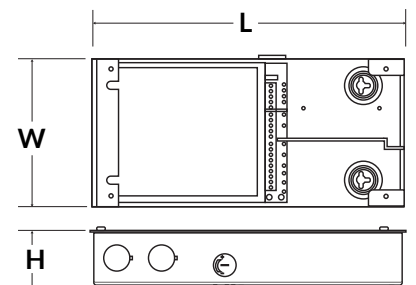

LUTRON HI-LUME PREMIER 0.1% DIMMABLE ELECTRONIC

Soft-on, Fade-to-Black, continuous flicker-free dimming from 100% to 0.1.

PART NUMBER	CAPACITY	INPUT	OUTPUT	CLASS	LOCATION	L	W	H
L3D0-96W24V-U	96W	120-277V	24V	CLASS 2	IP20 DRY	10.5"	5.5"	2.0"