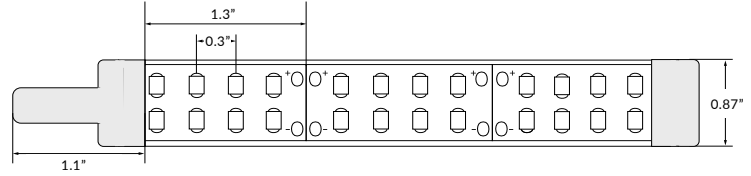

DOUBLE ROW HIGH EFFICACY 4.0W LED TAPELIGHT - IP68

TECHNICAL INFORMATION

NOTE: All data has +/- 5% tolerance.

WATTAGE	4.0W per foot
IP RATING	IP68 - wet locations. Protected against temporary submersion, limited protection against harsh environments.
OUTPUT	2200K - 389 lm/ft 2700K - 396 lm/ft 3000K - 409 lm/ft 3500K - 419 lm/ft 4200K - 425 lm/ft 5200K - 433 lm/ft
INPUT VOLTAGE	24VDC
OPERATING TEMP.	-13° to 140° F
CRI	90+
CUT LENGTH	Every 1.3", or every 8 LEDs
MAXIMUM RUN	40 feet
DIMENSIONS	0.55" W x 0.08" H (14mm x 2mm)
ADHESIVE BACKING	Yes - VHB
LIFESPAN	50,000 hrs
WARRANTY	3 year limited
POWER SUPPLY	Compatible with all 24VDC power supplies -- see page 3