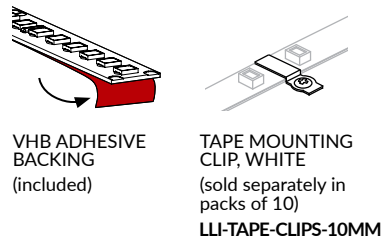

TIGHT PITCH 0.75W LED TAPELIGHT - IP20

TECHNICAL INFORMATION

NOTE: All data has +/- 5% tolerance.

WATTAGE	0.75W per foot
IP RATING	IP20 - dry locations
OUTPUT	2200K - 79 lm/ft 2700K - 83 lm/ft 3000K - 87 lm/ft 3500K - 92 lm/ft 4200K - 96 lm/ft 5200K - 101 lm/ft
INPUT VOLTAGE	24VDC
OPERATING TEMP.	-13° to 140 °F
CRI	90+
CUT LENGTH	Every 1", or every 7 LEDs
MAXIMUM RUN	26 feet
DIMENSIONS	0.4" W x 0.08" H (10mm x 2.0mm)
ADHESIVE BACKING	Yes - VHB
LIFESPAN	50,000 hrs
WARRANTY	5 year limited
POWER SUPPLY	Compatible with all 24VDC power supplies -- see page 3

LEAD TYPES

MOUNTING

EXTRUSIONS

ORDERING GUIDE

← PRODUCT CODE						OPTIONAL CODE →	
SERIES	IP RATING	COLOR	VOLTAGE	CRI	LENGTH	POWER FEED	
LLI-LTP0.75W	20		24V	90		LEAD TYPE	LEAD LENGTH
		22K (79 lm/ft)			(enter length in inches, up to 312")		
		27K (83 lm/ft)					
		30K (87 lm/ft)					
		35K (92 lm/ft)					
		42K (96 lm/ft)					
		52K (101 lm/ft)					
Example part number: LLI-LTP0.75W-20-35K-24V-90-96in Default 48in power wire (PWR48) included on all custom lengths. Use OPTIONAL section to specify other power feed(s).						Default [blank] - 48" hard wire end feed (PWR48) PWR Hard wire (no connector) Enter desired wire length in inches MBC Male barrel connector FBC Female barrel connector N/A ^ No lead attached ^Compatible with DIY connectors, see page 2