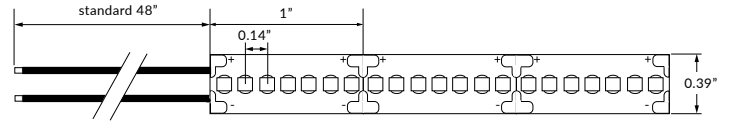

## TECHNICAL INFORMATION

NOTE: All data has +/- 5% tolerance.

WATTAGE	0.75W per foot
IP RATING	IP20 - dry locations
OUTPUT	2200K - 79 lm/ft 2700K - 83 lm/ft 3000K - 87 lm/ft 3500K - 92 lm/ft 4200K - 96 lm/ft 5200K - 101 lm/ft
INPUT VOLTAGE	24VDC
OPERATING TEMP.	-13° to 140 °F
CRI	90+
CUT LENGTH	Every 1", or every 7 LEDs
MAXIMUM RUN	26 feet
DIMENSIONS	0.4" W x 0.08" H (10mm x 2.0mm)
ADHESIVE BACKING	Yes - VHB
LIFESPAN	50,000 hrs
WARRANTY	5 year limited
POWER SUPPLY	Compatible with all 24VDC power supplies -- see page 3