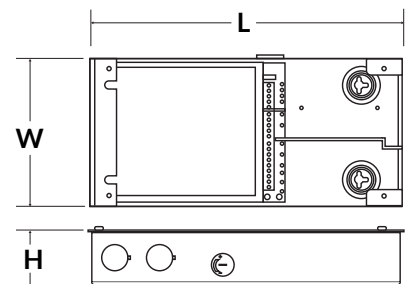

LUTRON HI-LUME PREMIER 0.1% DIMMABLE ELECTRONIC

Soft-on, Fade-to-Black, continuous flicker-free dimming from 100% to 0.1.

PART NUMBER	CAPACITY	INPUT	OUTPUT	CLASS	LOCATION	L	W	H
L3D0-96W24V-U	96W	120-277V	24V	CLASS 2	IP20 DRY	10.5"	5.5"	2.0"