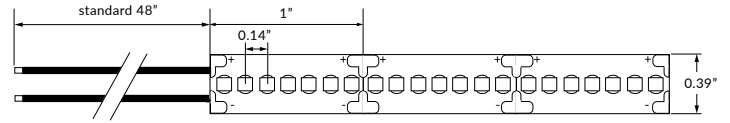

## TECHNICAL INFORMATION

NOTE: All data has +/- 5% tolerance.

WATTAGE	0.75W per foot
IP RATING	IP65 - wet locations. Not suitable for submersion, limited protection against harsh environments.
OUTPUT	2200K - 71 lm/ft 2700K - 75 lm/ft 3000K - 78 lm/ft 3500K - 82 lm/ft 4200K - 87 lm/ft 5200K - 91 lm/ft
INPUT VOLTAGE	24VDC
OPERATING TEMP.	-13° to 140° F
CRI	90+
CUT LENGTH	Every 1", or every 7 LEDs
MAXIMUM RUN	26 feet
DIMENSIONS	0.4" W x 0.11" H (10mm x 2.8mm)
ADHESIVE BACKING	Yes - VHB
LIFESPAN	50,000 hrs
WARRANTY	3 year limited
POWER SUPPLY	Compatible with all 24VDC power supplies -- see page 3