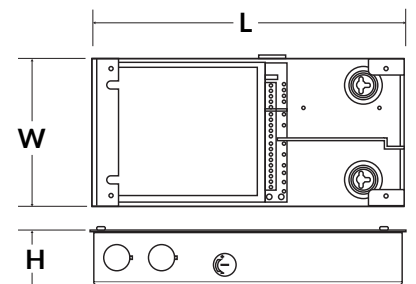

LUTRON HI-LUME PREMIER 0.1% DIMMABLE ELECTRONIC

Soft-on, Fade-to-Black, continuous flicker-free dimming from 100% to 0.1.

PART NUMBER	CAPACITY	INPUT	OUTPUT	CLASS	LOCATION	L	W	H
L3D0-96W24V-U	96W	120-277V	24V	CLASS 2	IP20 DRY	10.5"	5.5"	2.0"