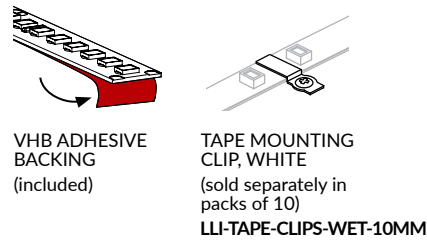

TIGHT PITCH 0.75W LED TAPELIGHT - IP65

TECHNICAL INFORMATION

NOTE: All data has +/- 5% tolerance.

WATTAGE	0.75W per foot
IP RATING	IP65 - wet locations. Not suitable for submersion, limited protection against harsh environments.
OUTPUT	2200K - 71 lm/ft 2700K - 75 lm/ft 3000K - 78 lm/ft 3500K - 82 lm/ft 4200K - 87 lm/ft 5200K - 91 lm/ft
INPUT VOLTAGE	24VDC
OPERATING TEMP.	-13° to 140° F
CRI	90+
CUT LENGTH	Every 1", or every 7 LEDs
MAXIMUM RUN	26 feet
DIMENSIONS	0.4" W x 0.11" H (10mm x 2.8mm)
ADHESIVE BACKING	Yes - VHB
LIFESPAN	50,000 hrs
WARRANTY	3 year limited
POWER SUPPLY	Compatible with all 24VDC power supplies -- see page 3

LEAD TYPES

MOUNTING

EXTRUSIONS

ORDERING GUIDE

← PRODUCT CODE						OPTIONAL CODE →	
SERIES	IP RATING	COLOR	VOLTAGE	CRI	LENGTH	POWER FEED	
LLI-LTP0.75W	65		24V	90		LEAD TYPE	LEAD LENGTH
		22K (71 lm/ft)			(enter length in inches, up to 312")		
		27K (75 lm/ft)					
		30K (78 lm/ft)					
		35K (82 lm/ft)					
		42K (87 lm/ft)					
		52K (91 lm/ft)					
						Default [blank] - 48" hard wire end feed (PWR48)	
						PWR	Hard wire (no connector) Enter desired wire length in inches
						MBC	Male barrel connector
						FBC	Female barrel connector
						N/A	No lead attached
						^Compatible with DIY connectors, see page 2	

Example part number: LLI-LTP0.75W-65-35K-24V-90-96in
Default 48in power wire (PWR48) included on all custom lengths. Use OPTIONAL section to specify other power feed(s).