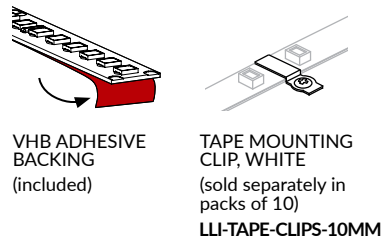

TIGHT PITCH 1.5W LED TAPELIGHT - IP20

TECHNICAL INFORMATION

NOTE: All data has +/- 5% tolerance.

WATTAGE	1.5W per foot
IP RATING	IP20 - dry locations
OUTPUT	22K - 157 lm/ft 27K - 166 lm/ft 30K - 174 lm/ft 35K - 183 lm/ft 42K - 192 lm/ft 52K - 201 lm/ft
INPUT VOLTAGE	24VDC
OPERATING TEMP.	-13° to 140 °F
CRI	90+
CUT LENGTH	Every 1", or every 7 LEDs
MAXIMUM RUN	26 feet
DIMENSIONS	0.4" W x 0.08" H (10mm x 2.0mm)
ADHESIVE BACKING	Yes - VHB
LIFESPAN	50,000 hrs
WARRANTY	5 year limited
POWER SUPPLY	Compatible with all 24VDC power supplies -- see page 3

LEAD TYPES

MOUNTING

EXTRUSIONS

ORDERING GUIDE

← PRODUCT CODE						OPTIONAL CODE →	
SERIES	IP RATING	COLOR	VOLTAGE	CRI	LENGTH	POWER FEED	
LLI-LTP1.5W	20		24V	90		LEAD TYPE	LEAD LENGTH
		22K (157 lm/ft)			(enter length in inches, up to 312")		
		27K (166 lm/ft)					
		30K (174 lm/ft)					
		35K (183 lm/ft)					
		42K (192 lm/ft)					
		52K (201 lm/ft)					
Example part number: LLI-LTP1.5W-20-35K-24V-90-96in						Default [blank] - 48" hard wire end feed (PWR48)	
Default 48in power wire (PWR48) included on all custom lengths. Use OPTIONAL section to specify other power feed(s).						PWR Hard wire (no connector) Enter desired wire length in inches MBC Male barrel connector FBC Female barrel connector N/A No lead attached	
						^Compatible with DIY connectors, see page 2	

TIGHT PITCH 1.5W LED TAPELIGHT - IP20

DIY CONNECTORS (OPTIONAL)

Solderless connectors for quick in-field connection. DIY connectors are not compatible with all mounting extrusions. Reference [compatibility chart](#) for product compatibility.

TAPE-TO-TAPE
BLOCK CONNECTOR,
BLACK
LLI-BC-LL-SC

TAPE-TO-WIRE
BLOCK CONNECTOR,
BLACK
LLI-BC-LW-SC

TAPE-TO-TAPE
GRIPPER CONNECTOR,
BLACK/CLEAR
LLI-GC-LL-SC

TAPE-TO-WIRE
GRIPPER CONNECTOR,
BLACK/CLEAR
LLI-GC-LW-SC