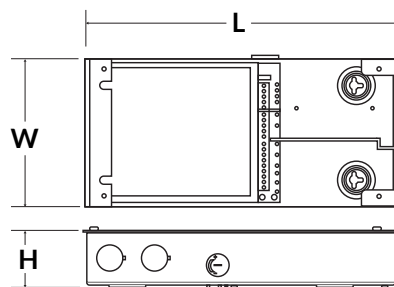

LUTRON HI-LUME PREMIER 0.1% DIMMABLE ELECTRONIC

Soft-on, Fade-to-Black, continuous flicker-free dimming from 100% to 0.1.

PART NUMBER	CAPACITY	INPUT	OUTPUT	CLASS	LOCATION	L	W	H
L3D0-96W24V-U	96W	120-277V	24V	CLASS 2	IP20 DRY	10.5"	5.5"	2.0"