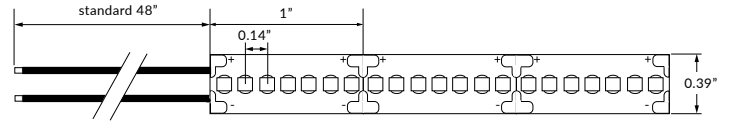

TIGHT PITCH 1.5W LED TAPELIGHT - IP20

TECHNICAL INFORMATION

NOTE: All data has +/- 5% tolerance.

WATTAGE	1.5W per foot
IP RATING	IP20 - dry locations
OUTPUT	22K - 157 lm/ft 27K - 166 lm/ft 30K - 174 lm/ft 35K - 183 lm/ft 42K - 192 lm/ft 52K - 201 lm/ft
INPUT VOLTAGE	24VDC
OPERATING TEMP.	-13° to 140 °F
CRI	90+
CUT LENGTH	Every 1", or every 7 LEDs
MAXIMUM RUN	26 feet
DIMENSIONS	0.4" W x 0.08" H (10mm x 2.0mm)
ADHESIVE BACKING	Yes - VHB
LIFESPAN	50,000 hrs
WARRANTY	5 year limited
POWER SUPPLY	Compatible with all 24VDC power supplies -- see page 3

LEAD TYPES

MOUNTING

EXTRUSIONS

ORDERING GUIDE

← PRODUCT CODE						OPTIONAL CODE →	
SERIES	IP RATING	COLOR	VOLTAGE	CRI	LENGTH	POWER FEED	
LLI-LTP1.5W	20		24V	90		LEAD TYPE	LEAD LENGTH
		22K (157 lm/ft)			(enter length in inches, up to 312")		
		27K (166 lm/ft)					
		30K (174 lm/ft)					
		35K (183 lm/ft)					
		42K (192 lm/ft)					
		52K (201 lm/ft)					
Example part number: LLI-LTP1.5W-20-35K-24V-90-96in						Default [blank] - 48" hard wire end feed (PWR48)	
Default 48in power wire (PWR48) included on all custom lengths. Use OPTIONAL section to specify other power feed(s).						PWR Hard wire (no connector) Enter desired wire length in inches MBC Male barrel connector FBC Female barrel connector N/A No lead attached	
						^Compatible with DIY connectors, see page 2	