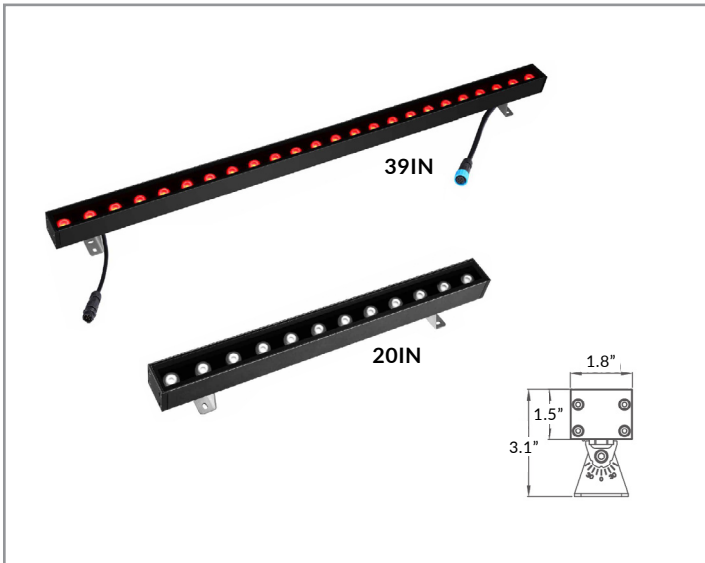

## SPECIFICATIONS

WATTAGE, CCT, & OUTPUT	20", 25W RGBW - 1125 lumens	39", 50W RGBW - 2250 lumens
BEAM ANGLE	15°, 25°, 30°, 40°, 60°, 10x30°, 10x45°, 10x65°, 10x70°, 20x65°	
IP RATING	IP66 wet locations - wet locations. Not suitable for submersion, limited protection against harsh environments.	
INPUT VOLTAGE	24VDC	
CRI	80+	
OPERATING TEMP.	-4° to 104° F	
FINISH	Black powder coat	
LENS MATERIAL	Tempered glass	
WEIGHT	25W - 3.3 lb 50W - 6 lb	
DIMENSIONS	3.1" H x 1.8" W x 39" or 20" L	
MOUNTING	Adjustable locking bracket	
MAXIMUM RUN	Max run (3) 50W units, (6) 25W units or max 8A of combined lengths	
POWER CABLE & CONNECTORS	Each unit comes with 16" power cable on each end with IP65 rated connector -- see page 2 for power and jumper connector options	
POWER SUPPLY	Compatible with all non-dimmable 24VDC power supplies -- see page 3	

## FEATURES & RECOMMENDED APPLICATIONS

Our outdoor wall washer/grazer product can be used for interior and exterior applications and is designed to highlight architectural features including surface textures, coves, and facade details. Our Color Changing RGBW version is perfect for adding color while also providing a separate white LED to provide a clean white graze or wash. Different fixture lengths and beam angles allow for multiple surface illumination applications.

## ORDERING GUIDE

Example part number: LLI-OWG-39IN50W-R30-30-66-24V

SERIES	LENGTH/ WATTAGE	CCT/ COLOR	BEAM ANGLE	IP RATING	INPUT
LLI-OWG	39IN50W 20IN25W	R30 - RGBW+ 3000K R40 - RGBW+ 4000K R60 - RGBW+ 6000K	15 - 15° 25 - 25° 30 - 30° 40 - 40° 60 - 60° 1030 - 10x30° 1045 - 10x45° 1065 - 10x65° 1070 - 10x70° 2065 - 20x65°	66 - IP66	24V - 24VDC

### MALE TO FEMALE JUMPER CONNECTOR

Power connector for extending fixture-to-fixture distance (optional)

LLI-OWG-65-CON5 -  39IN  
 78IN