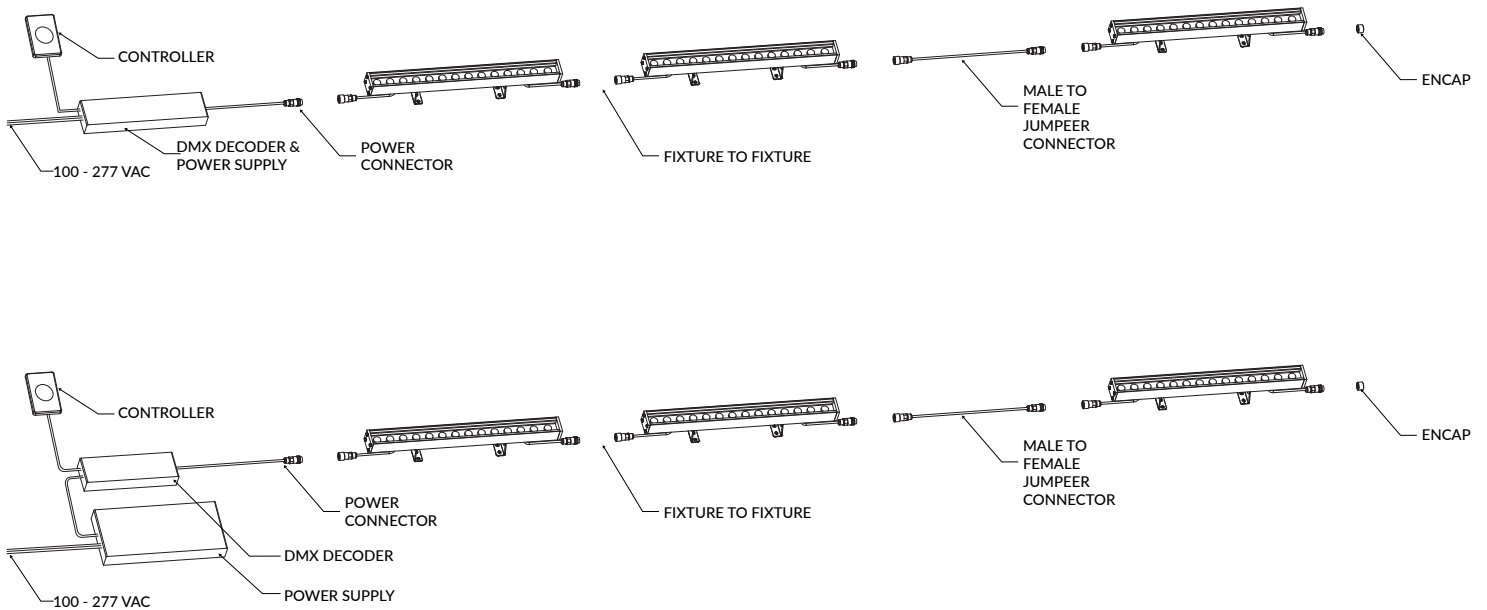

LAYOUT DIAGRAM

Max run (3) 50W units, (6) 25W units or max 8A of combined lengths.