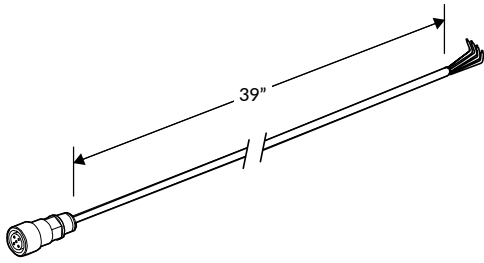

OUTDOOR COLOR CHANGING WALL WASHER/GRAZER

POWER FEED & CONNECTOR OPTIONS (IP65)

POWER CONNECTOR, 39IN

Power cable to connect OWG fixture to DMX decoder (required for the start of each run)

LLI-OWG-65-PWR5-39IN