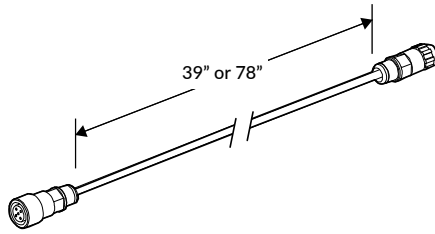

## SPECIFICATIONS

WATTAGE, CCT, & OUTPUT	20", 25W RGBW - 1125 lumens	39", 50W RGBW - 2250 lumens
BEAM ANGLE	15°, 25°, 30°, 40°, 60°, 10x30°, 10x45°, 10x65°, 10x70°, 20x65°	
IP RATING	IP66 wet locations - wet locations. Not suitable for submersion, limited protection against harsh environments.	
INPUT VOLTAGE	24VDC	
CRI	80+	
OPERATING TEMP.	-4° to 104° F	
FINISH	Black powder coat	
LENS MATERIAL	Tempered glass	
WEIGHT	25W - 3.3 lb 50W - 6 lb	
DIMENSIONS	3.1" H x 1.8" W x 39" or 20" L	
MOUNTING	Adjustable locking bracket	
MAXIMUM RUN	Max run (3) 50W units, (6) 25W units or max 8A of combined lengths	
POWER CABLE & CONNECTORS	Each unit comes with 16" power cable on each end with IP65 rated connector -- see page 2 for power and jumper connector options	
POWER SUPPLY	Compatible with all non-dimmable 24VDC power supplies -- see page 3	

## ORDERING GUIDE

Example part number: LLI-OWG-39IN50W-R30-30-66-24V

SERIES	LENGTH/ WATTAGE	CCT/ COLOR	BEAM ANGLE	IP RATING	INPUT
LLI-OWG	39IN50W 20IN25W	R30 - RGBW+ 3000K R40 - RGBW+ 4000K R60 - RGBW+ 6000K	15 - 15° 25 - 25° 30 - 30° 40 - 40° 60 - 60° 1030 - 10x30° 1045 - 10x45° 1065 - 10x65° 1070 - 10x70° 2065 - 20x65°	66 - IP66	24V - 24VDC

### MALE TO FEMALE JUMPER CONNECTOR

Power connector for extending fixture-to-fixture distance (optional)

LLI-OWG-65-CON5 -  39IN  
 78IN