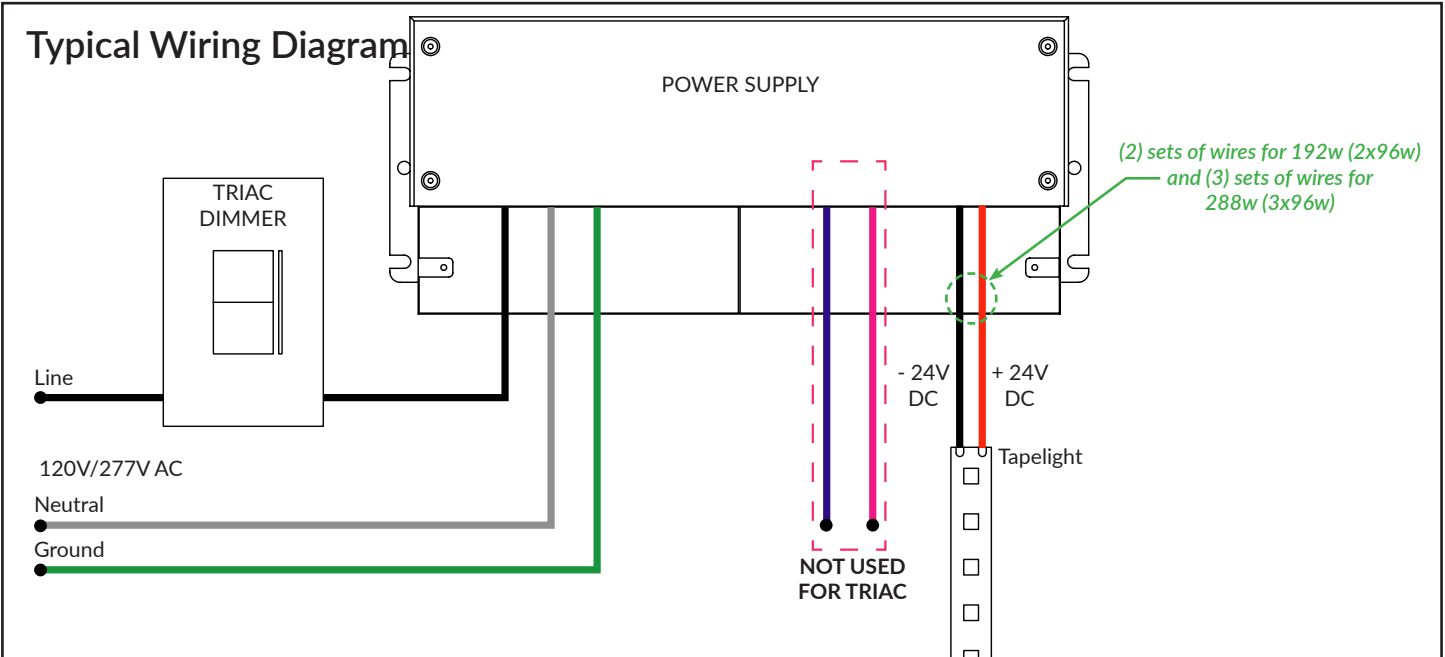

Install the Power Supply

1

INSTALLATION NOTES:

- Review all parts and quantities to confirm if all the necessary parts are available.
- Never install the power supply next or above a heat radiated object.
- Ambient temperature should not exceed 110°F (59°C).
- Power supply can be mounted horizontal or vertical.

1.1 To access the wiring carefully loosen the screws from the top of the power supply then remove the cover.

2

2.1 Connect the 120-277V AC conduit into the power supply from the main electrical panel. Followed by the 24V DC low voltage wires from the Tapelight to the power supply. Refer to the wiring diagram on page 2 to make all the proper wiring connections.

2.2 Place the power supply cover back onto the top of the power supply make sure not to nick any of the wires. Then replace the screws to secure.

Low Voltage Wire Gauge Chart

| 24V DC Voltage Drop and Wire Length (ft.) Distance Chart | | | | | | | | | | | | | |
|--|-----|-------|------|------|------|------|------|------|------|------|------|------|------|
| Power (W) | 10W | 20W | 30W | 40W | 50W | 60W | 70W | 80W | 90W | 100W | 110W | 120W | |
| Wire Gauge | #18 | 189' | 94' | 63' | 47' | 38' | 31' | 27' | 24' | 21' | 19' | 17' | 16' |
| | #16 | 300' | 149' | 100' | 76' | 60' | 50' | 43' | 37' | 33' | 30' | 27' | 25' |
| | #14 | 478' | 238' | 159' | 120' | 95' | 79' | 68' | 60' | 53' | 48' | 43' | 40' |
| | #12 | 753' | 274' | 250' | 189' | 150' | 125' | 108' | 94' | 83' | 75' | 68' | 63' |
| | #10 | 1205' | 599' | 400' | 303' | 240' | 200' | 172' | 150' | 133' | 120' | 109' | 100' |