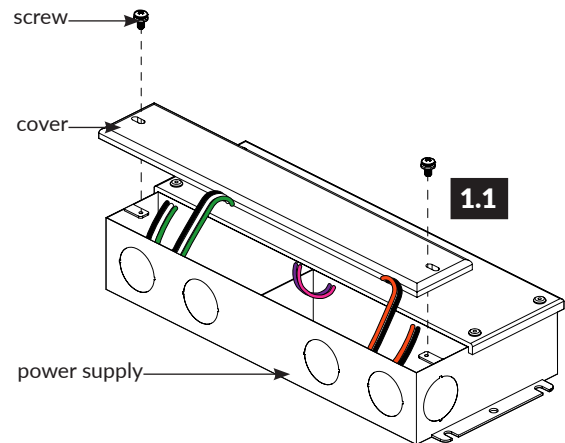

Install the Power Supply

1

INSTALLATION NOTES:

- Review all parts and quantities to confirm if all the necessary parts are available.
- Never install the power supply next or above a heat radiated object.
- Ambient temperature should not exceed 110°F (59°C).
- Power supply can be mounted horizontal or vertical.

1.1 To access the wiring carefully loosen the screws from the top of the power supply then remove the cover.

2

2.1 Connect the 120-277V AC conduit into the power supply from the main electrical panel. Followed by the 24V DC low voltage wires from the Tapelight to the power supply. Refer to the wiring diagram on page 2 to make all the proper wiring connections.