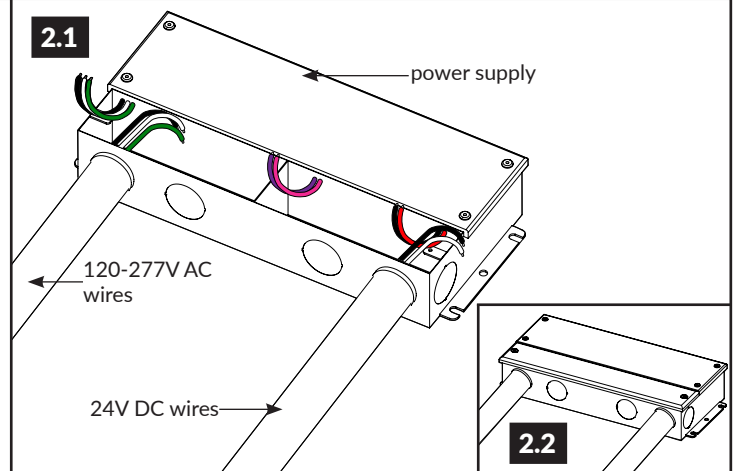

2

2.1 Connect the 120-277V AC conduit into the power supply from the main electrical panel. Followed by the 24V DC low voltage wires from the Tapelight to the power supply. Refer to the wiring diagram on page 2 to make all the proper wiring connections.

2.2 Place the power supply cover back onto the top of the power supply make sure not to nick any of the wires. Then replace the screws to secure.