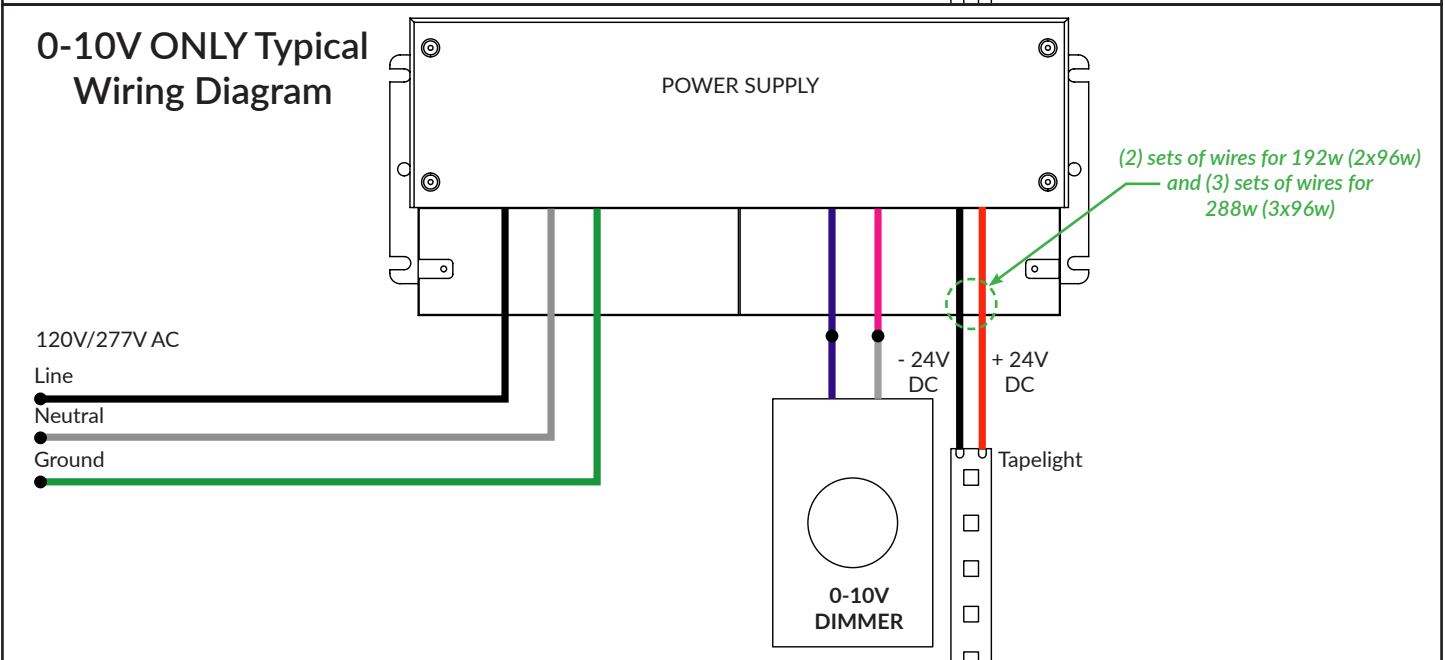

1.1 To access the wiring carefully loosen the screws from the top of the power supply then remove the cover.

2

2.1 Connect the 120-277V AC conduit into the power supply from the main electrical panel. Followed by the 24V DC low voltage wires from the Tapelight to the power supply. Refer to the wiring diagram on page 2 to make all the proper wiring connections.

2.2 Place the power supply cover back onto the top of the power supply make sure not to nick any of the wires. Then replace the screws to secure.

Low Voltage Wire Gauge Chart

| 24V DC Voltage Drop and Wire Length (ft.) Distance Chart | | | | | | | | | | | | | |
|--|-----|-------|------|------|------|------|------|------|------|------|------|------|------|
| Power (W) | 10W | 20W | 30W | 40W | 50W | 60W | 70W | 80W | 90W | 100W | 110W | 120W | |
| Wire Gauge | #18 | 189' | 94' | 63' | 47' | 38' | 31' | 27' | 24' | 21' | 19' | 17' | 16' |
| | #16 | 300' | 149' | 100' | 76' | 60' | 50' | 43' | 37' | 33' | 30' | 27' | 25' |
| | #14 | 478' | 238' | 159' | 120' | 95' | 79' | 68' | 60' | 53' | 48' | 43' | 40' |
| | #12 | 753' | 274' | 250' | 189' | 150' | 125' | 108' | 94' | 83' | 75' | 68' | 63' |
| | #10 | 1205' | 599' | 400' | 303' | 240' | 200' | 172' | 150' | 133' | 120' | 109' | 100' |