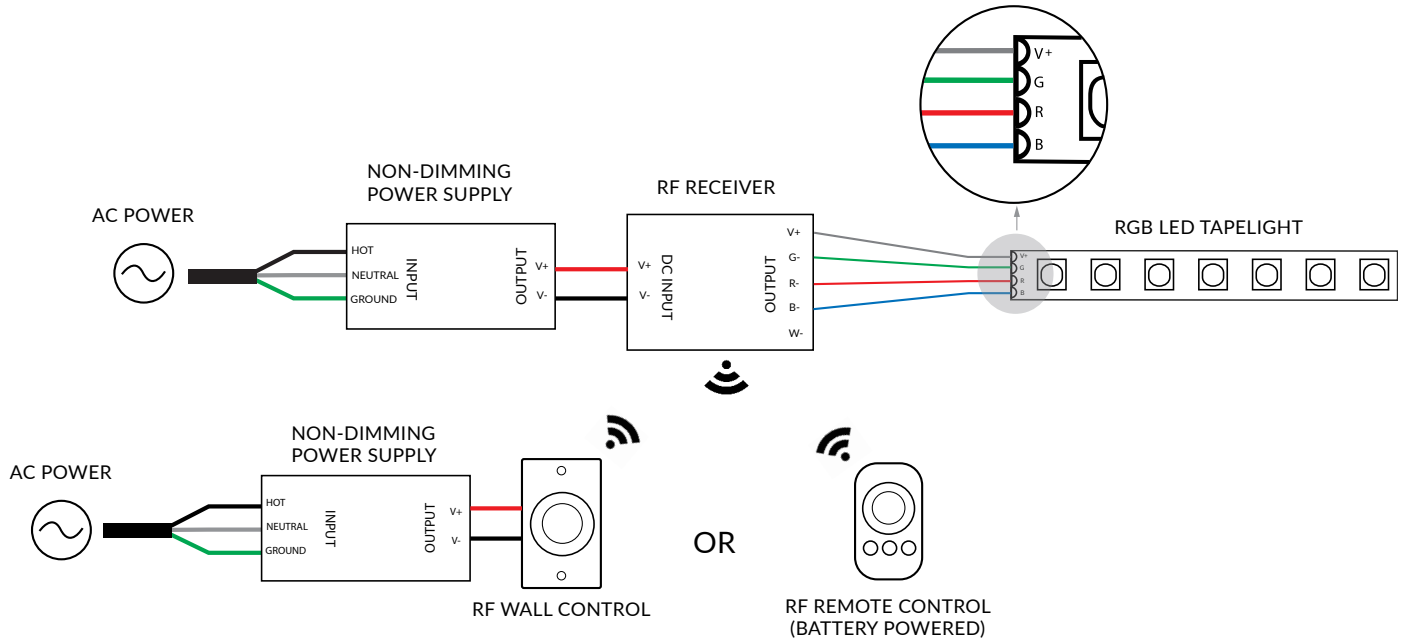

WHITE / SINGLE COLOR LED TAPELIGHT - WITHOUT DIMMER

WHITE / SINGLE COLOR LED TAPELIGHT - WITH DIMMER

WARM FADE LED TAPELIGHT - WITH DIMMER

RGB(W) LED TAPELIGHT - RF CONTROLLED

RGB(W) LED TAPELIGHT - DMX CONTROLLED

TUNABLE WHITE LED TAPELIGHT - RF CONTROLLED

TUNABLE WHITE LED TAPELIGHT - DMX CONTROLLED

TUNABLE WHITE LED TAPELIGHT - 2-CIRCUIT 0-10V DIMMABLE