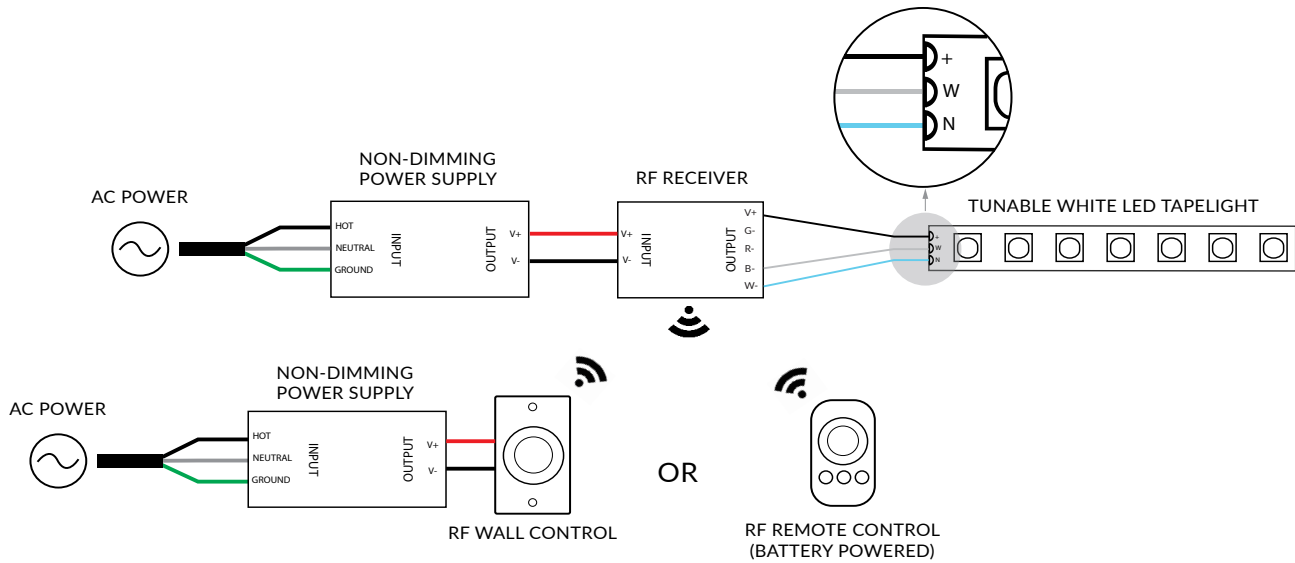

WHITE / SINGLE COLOR LED TAPELIGHT - WITHOUT DIMMER

WHITE / SINGLE COLOR LED TAPELIGHT - WITH DIMMER

WARM FADE LED TAPELIGHT - WITH DIMMER

RGB(W) LED TAPELIGHT - RF CONTROLLED

RGB(W) LED TAPELIGHT - DMX CONTROLLED

TUNABLE WHITE LED TAPELIGHT - RF CONTROLLED

TUNABLE WHITE LED TAPELIGHT - DMX CONTROLLED

TUNABLE WHITE LED TAPELIGHT - 2-CIRCUIT 0-10V DIMMABLE