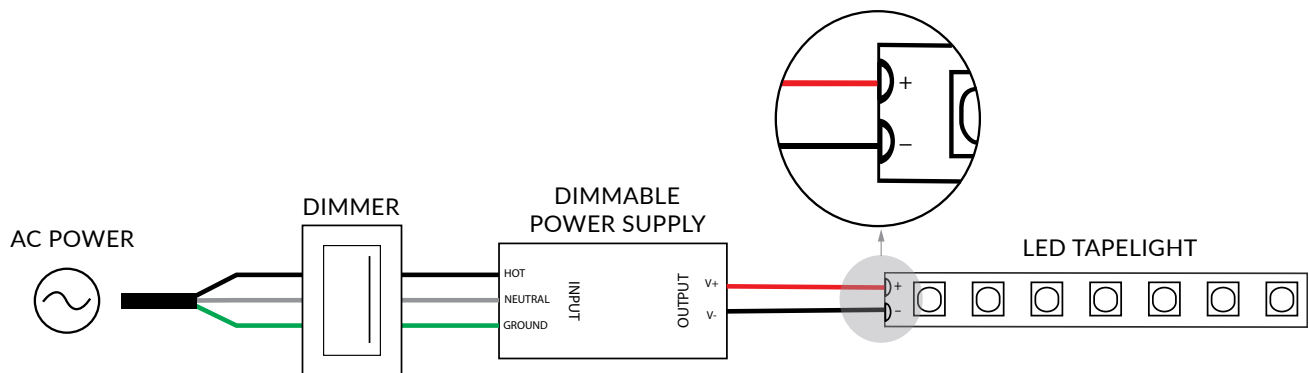

WHITE / SINGLE COLOR LED TAPELIGHT - WITHOUT DIMMER

WHITE / SINGLE COLOR LED TAPELIGHT - WITH DIMMER

WARM FADE LED TAPELIGHT - WITH DIMMER

RGB(W) LED TAPELIGHT - RF CONTROLLED

RGB(W) LED TAPELIGHT - DMX CONTROLLED

TUNABLE WHITE LED TAPELIGHT - RF CONTROLLED

TUNABLE WHITE LED TAPELIGHT - DMX CONTROLLED

TUNABLE WHITE LED TAPELIGHT - 2-CIRCUIT 0-10V DIMMABLE