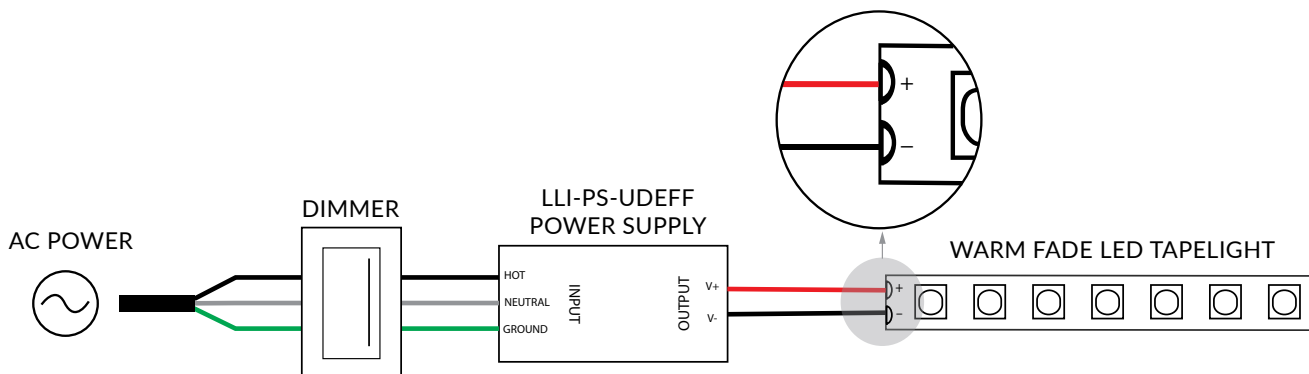

WHITE / SINGLE COLOR LED TAPELIGHT - WITHOUT DIMMER

WHITE / SINGLE COLOR LED TAPELIGHT - WITH DIMMER

WARM FADE LED TAPELIGHT - WITH DIMMER

RGB(W) LED TAPELIGHT - RF CONTROLLED

RGB(W) LED TAPELIGHT - DMX CONTROLLED

TUNABLE WHITE LED TAPELIGHT - RF CONTROLLED

TUNABLE WHITE LED TAPELIGHT - DMX CONTROLLED

TUNABLE WHITE LED TAPELIGHT - 2-CIRCUIT 0-10V DIMMABLE