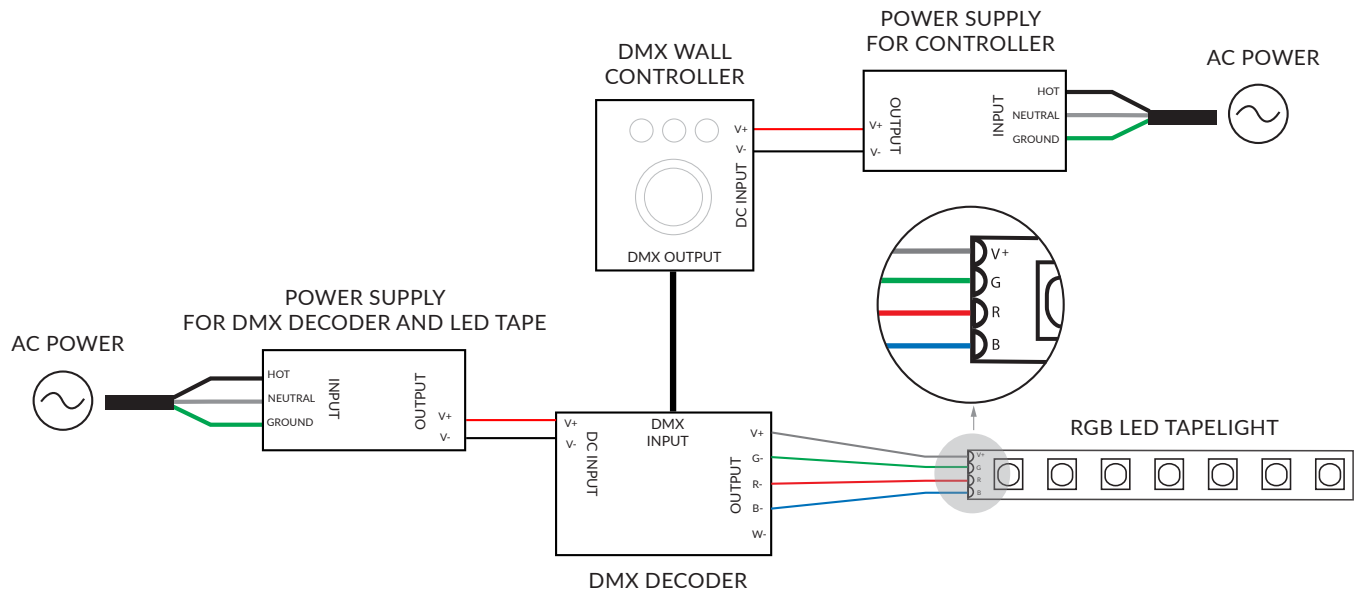

WHITE / SINGLE COLOR LED TAPELIGHT - WITHOUT DIMMER

WHITE / SINGLE COLOR LED TAPELIGHT - WITH DIMMER

WARM FADE LED TAPELIGHT - WITH DIMMER

RGB(W) LED TAPELIGHT - RF CONTROLLED

RGB(W) LED TAPELIGHT - DMX CONTROLLED

TUNABLE WHITE LED TAPELIGHT - RF CONTROLLED

TUNABLE WHITE LED TAPELIGHT - DMX CONTROLLED

TUNABLE WHITE LED TAPELIGHT - 2-CIRCUIT 0-10V DIMMABLE