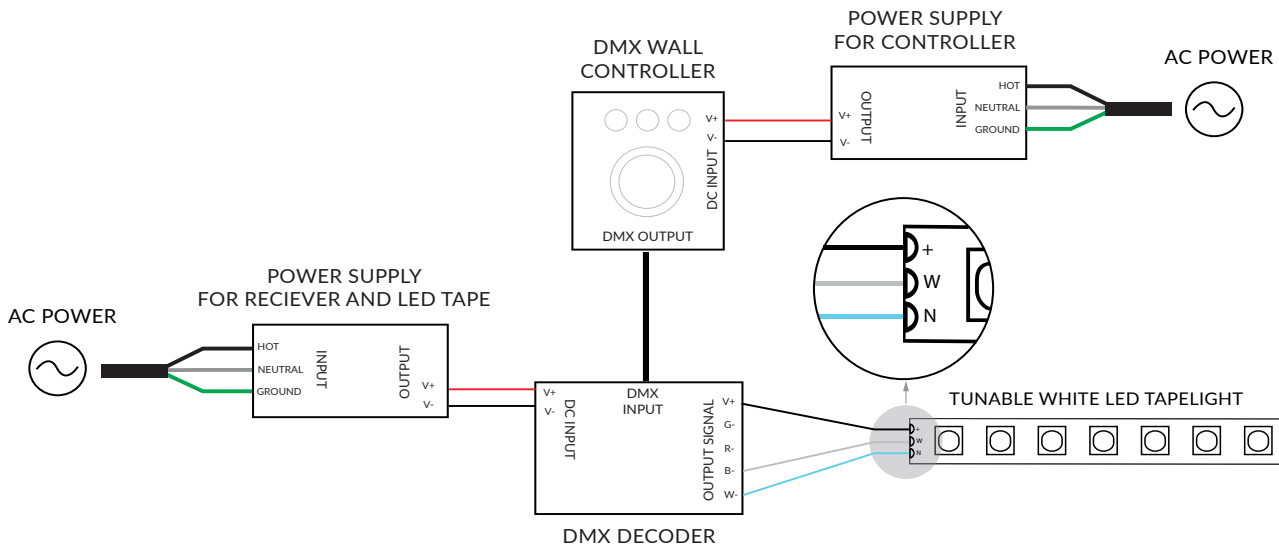

WHITE / SINGLE COLOR LED TAPELIGHT - WITHOUT DIMMER

WHITE / SINGLE COLOR LED TAPELIGHT - WITH DIMMER

WARM FADE LED TAPELIGHT - WITH DIMMER

RGB(W) LED TAPELIGHT - RF CONTROLLED

RGB(W) LED TAPELIGHT - DMX CONTROLLED

TUNABLE WHITE LED TAPELIGHT - RF CONTROLLED

TUNABLE WHITE LED TAPELIGHT - DMX CONTROLLED

TUNABLE WHITE LED TAPELIGHT - 2-CIRCUIT 0-10V DIMMABLE