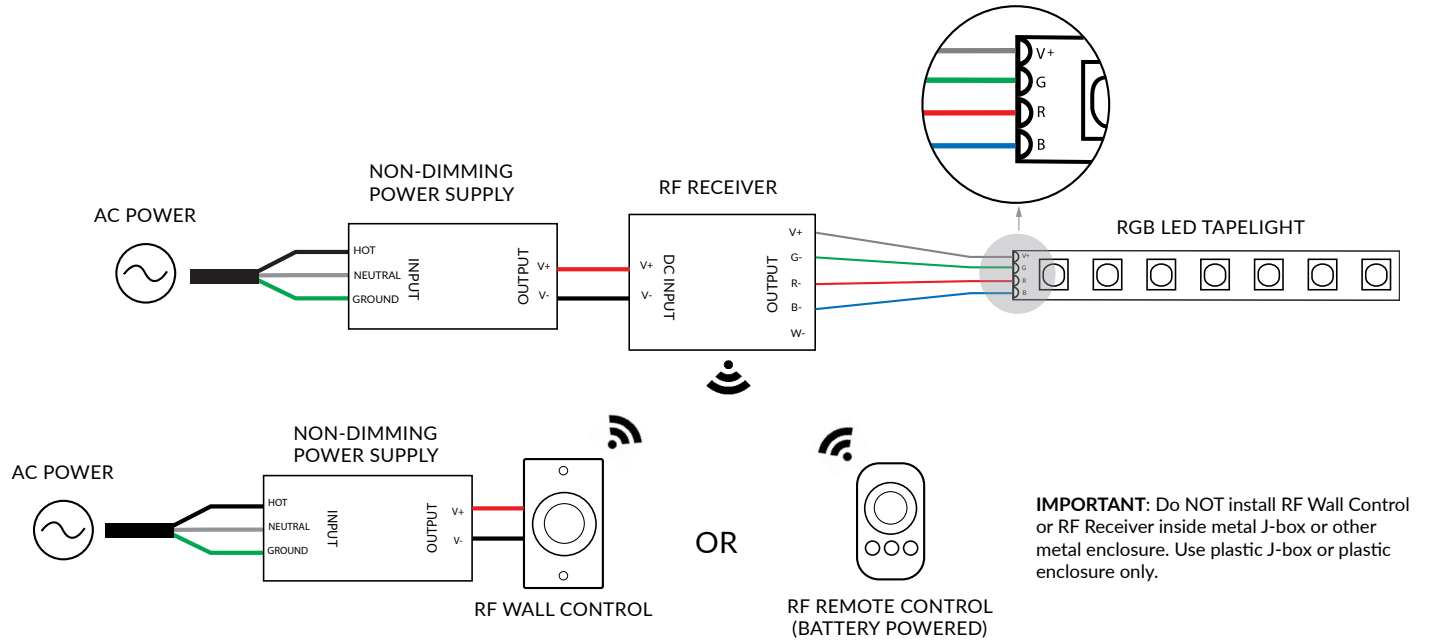

WHITE / SINGLE COLOR LED TAPELIGHT - WITHOUT DIMMER

WHITE / SINGLE COLOR LED TAPELIGHT - WITH DIMMER

WARM FADE LED TAPELIGHT - WITH DIMMER

RGB(W) LED TAPELIGHT - RF CONTROLLED

RGB(W) LED TAPELIGHT - DMX CONTROLLED

TUNABLE WHITE LED TAPELIGHT - RF CONTROLLED

TUNABLE WHITE LED TAPELIGHT - DMX CONTROLLED

TUNABLE WHITE LED TAPELIGHT - 2-CIRCUIT 0-10V DIMMABLE