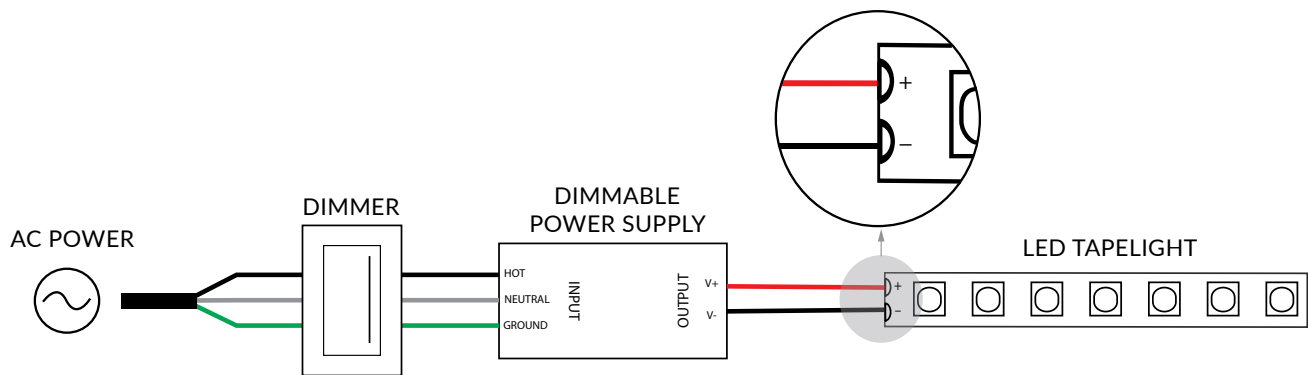

WHITE / SINGLE COLOR LED TAPELIGHT - WITHOUT DIMMER

WHITE / SINGLE COLOR LED TAPELIGHT - WITH DIMMER

WARM FADE LED TAPELIGHT - WITH DIMMER

RGB(W) LED TAPELIGHT - RF CONTROLLED

RGB(W) LED TAPELIGHT - DMX CONTROLLED

TUNABLE WHITE LED TAPELIGHT - RF CONTROLLED

TUNABLE WHITE LED TAPELIGHT - DMX CONTROLLED

TUNABLE WHITE LED TAPELIGHT - 2-CIRCUIT 0-10V DIMMABLE