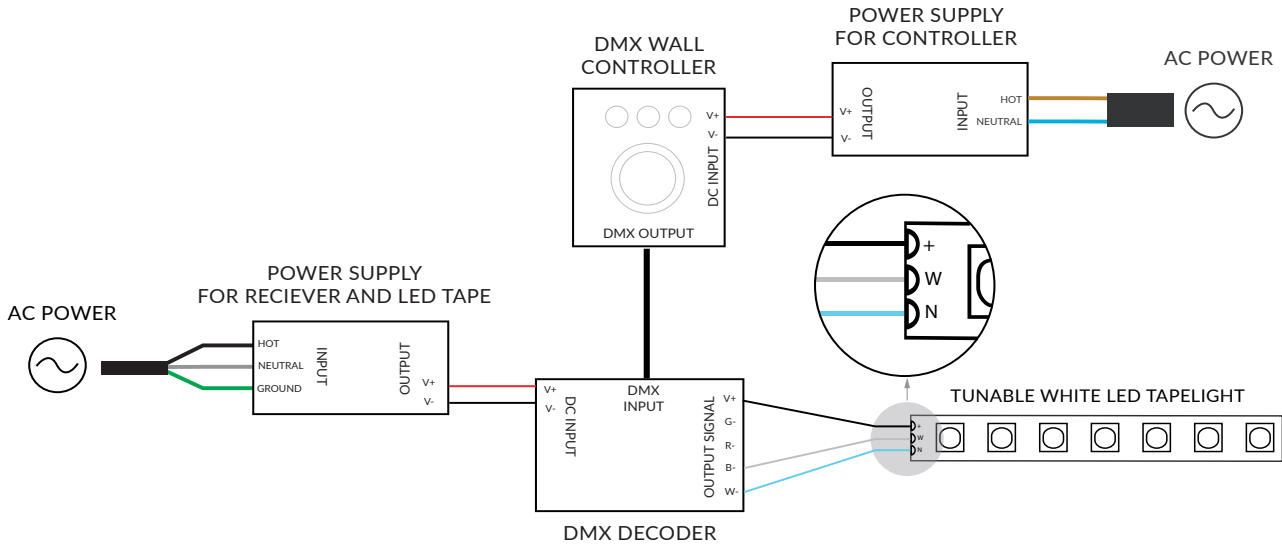

WHITE / SINGLE COLOR LED TAPELIGHT - WITHOUT DIMMER

WHITE / SINGLE COLOR LED TAPELIGHT - WITH DIMMER

WARM FADE LED TAPELIGHT - WITH DIMMER

RGB(W) LED TAPELIGHT - RF CONTROLLED

RGB(W) LED TAPELIGHT - DMX CONTROLLED

TUNABLE WHITE LED TAPELIGHT - RF CONTROLLED

TUNABLE WHITE LED TAPELIGHT - DMX CONTROLLED

TUNABLE WHITE LED TAPELIGHT - 2-CIRCUIT 0-10V DIMMABLE