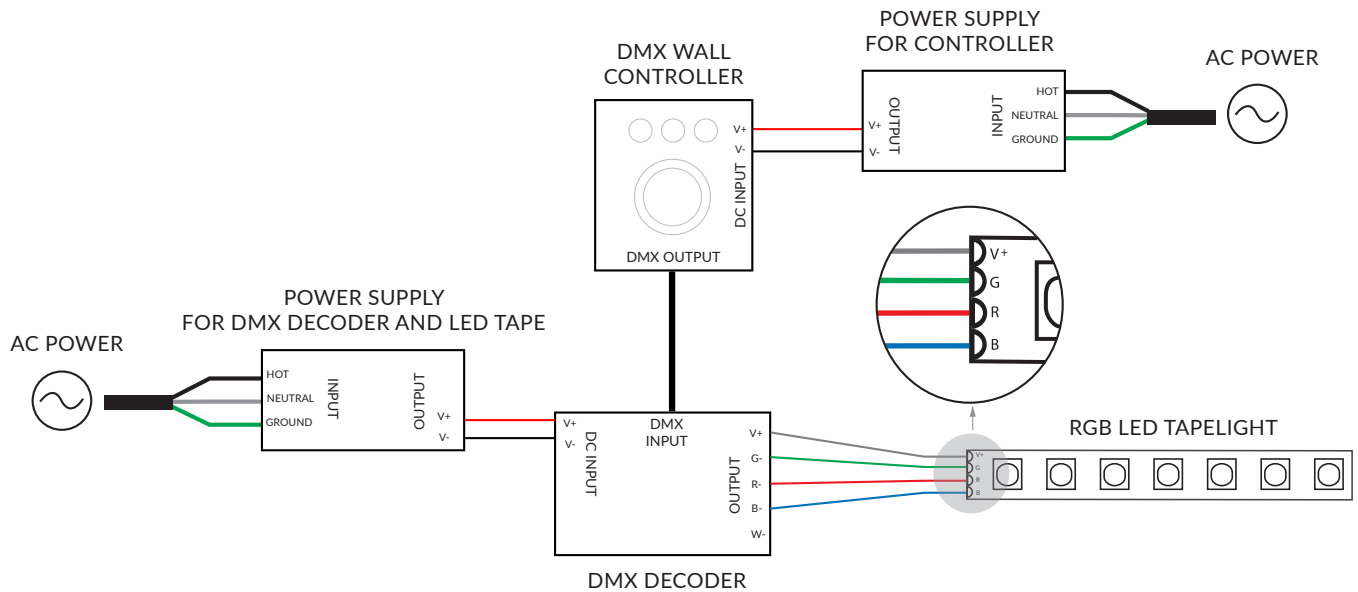

WHITE / SINGLE COLOR LED TAPELIGHT - WITHOUT DIMMER

WHITE / SINGLE COLOR LED TAPELIGHT - WITH DIMMER

WARM FADE LED TAPELIGHT - WITH DIMMER

RGB(W) LED TAPELIGHT - RF CONTROLLED

RGB(W) LED TAPELIGHT - DMX CONTROLLED

TUNABLE WHITE LED TAPELIGHT - RF CONTROLLED

TUNABLE WHITE LED TAPELIGHT - DMX CONTROLLED

TUNABLE WHITE LED TAPELIGHT - 2-CIRCUIT 0-10V DIMMABLE