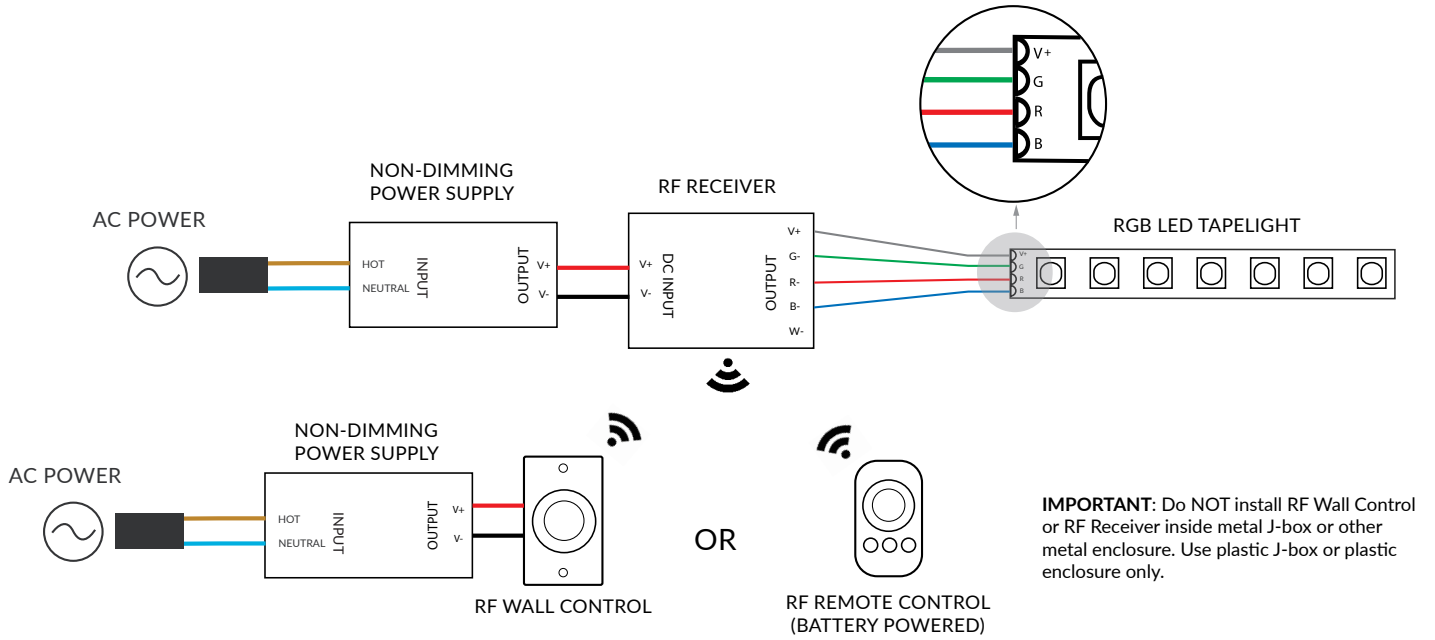

WHITE / SINGLE COLOR LED TAPELIGHT - WITHOUT DIMMER

WHITE / SINGLE COLOR LED TAPELIGHT - WITH DIMMER

WARM FADE LED TAPELIGHT - WITH DIMMER

RGB(W) LED TAPELIGHT - RF CONTROLLED

RGB(W) LED TAPELIGHT - DMX CONTROLLED

TUNABLE WHITE LED TAPELIGHT - RF CONTROLLED

TUNABLE WHITE LED TAPELIGHT - DMX CONTROLLED

TUNABLE WHITE LED TAPELIGHT - 2-CIRCUIT 0-10V DIMMABLE