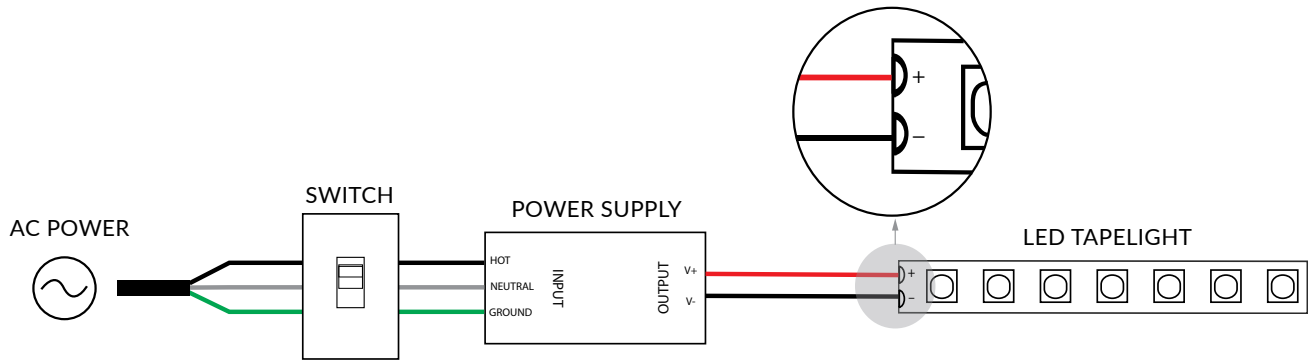

WHITE / SINGLE COLOR LED TAPELIGHT - WITHOUT DIMMER

WHITE / SINGLE COLOR LED TAPELIGHT - WITH DIMMER

WARM FADE LED TAPELIGHT - WITH DIMMER

RGB(W) LED TAPELIGHT - RF CONTROLLED

RGB(W) LED TAPELIGHT - DMX CONTROLLED

TUNABLE WHITE LED TAPELIGHT - RF CONTROLLED

TUNABLE WHITE LED TAPELIGHT - DMX CONTROLLED

TUNABLE WHITE LED TAPELIGHT - 2-CIRCUIT 0-10V DIMMABLE