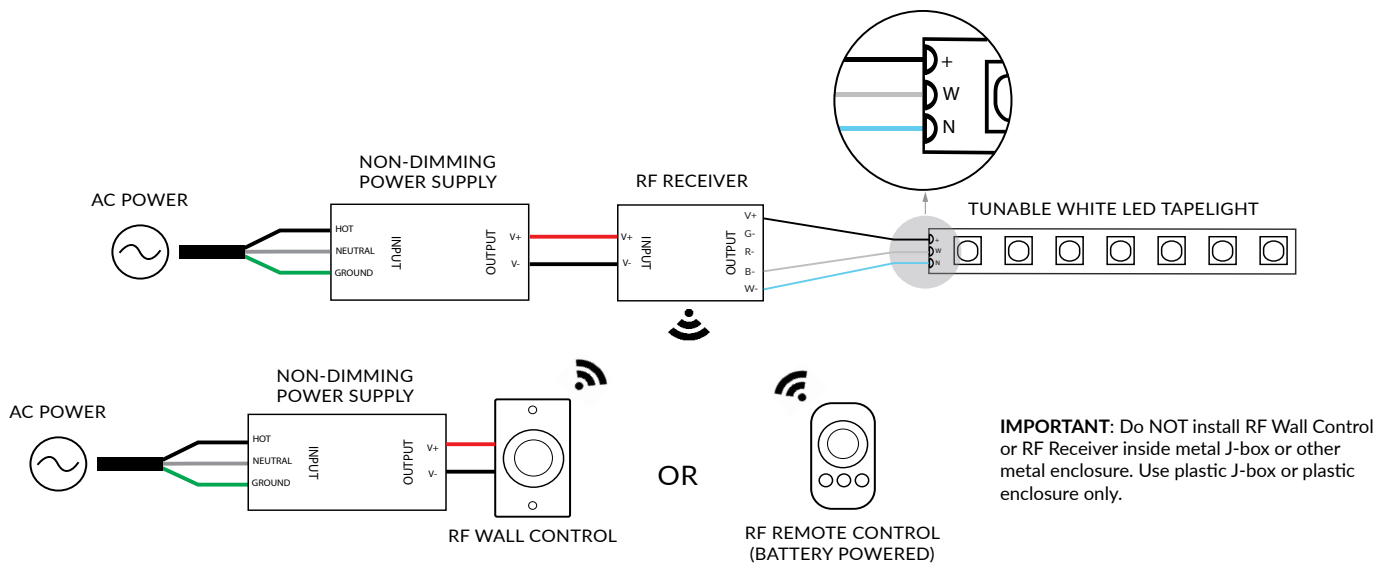

WHITE / SINGLE COLOR LED TAPELIGHT - WITHOUT DIMMER

WHITE / SINGLE COLOR LED TAPELIGHT - WITH DIMMER

WARM FADE LED TAPELIGHT - WITH DIMMER

RGB(W) LED TAPELIGHT - RF CONTROLLED

RGB(W) LED TAPELIGHT - DMX CONTROLLED

TUNABLE WHITE LED TAPELIGHT - RF CONTROLLED

TUNABLE WHITE LED TAPELIGHT - DMX CONTROLLED

TUNABLE WHITE LED TAPELIGHT - 2-CIRCUIT 0-10V DIMMABLE