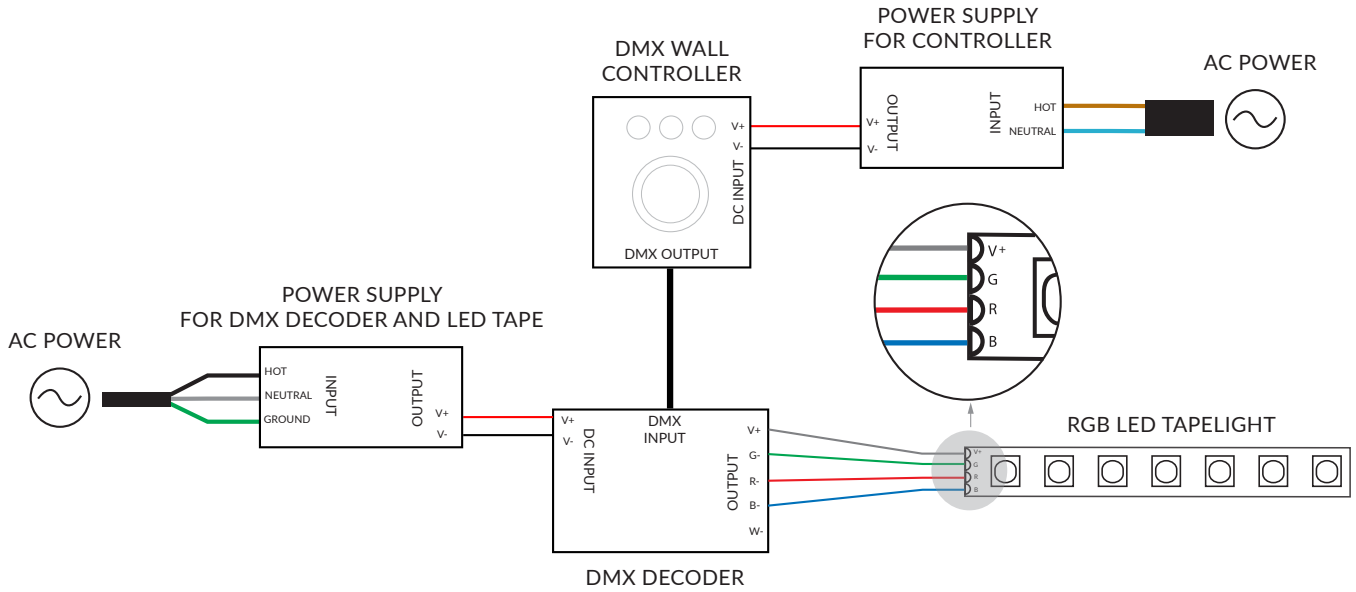

WHITE / SINGLE COLOR LED TAPELIGHT - WITHOUT DIMMER

WHITE / SINGLE COLOR LED TAPELIGHT - WITH DIMMER

WARM FADE LED TAPELIGHT - WITH DIMMER

RGB(W) LED TAPELIGHT - RF CONTROLLED

RGB(W) LED TAPELIGHT - DMX CONTROLLED

TUNABLE WHITE LED TAPELIGHT - RF CONTROLLED

TUNABLE WHITE LED TAPELIGHT - DMX CONTROLLED

TUNABLE WHITE LED TAPELIGHT - 2-CIRCUIT 0-10V DIMMABLE