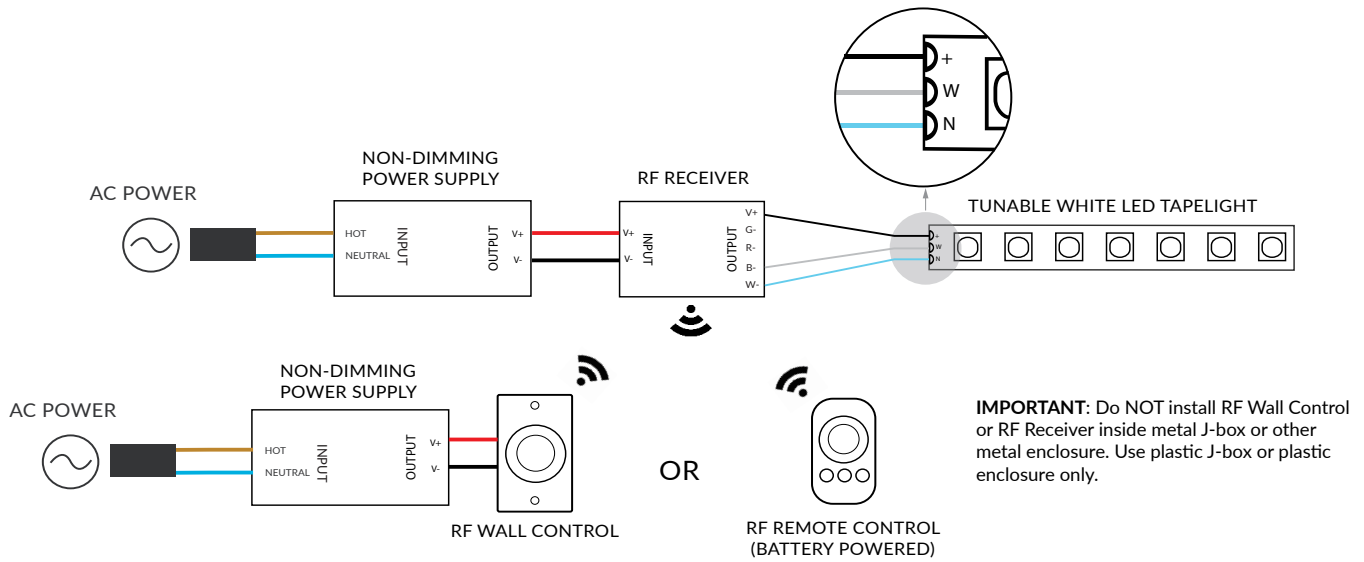

WHITE / SINGLE COLOR LED TAPELIGHT - WITHOUT DIMMER

WHITE / SINGLE COLOR LED TAPELIGHT - WITH DIMMER

WARM FADE LED TAPELIGHT - WITH DIMMER

RGB(W) LED TAPELIGHT - RF CONTROLLED

RGB(W) LED TAPELIGHT - DMX CONTROLLED

TUNABLE WHITE LED TAPELIGHT - RF CONTROLLED

TUNABLE WHITE LED TAPELIGHT - DMX CONTROLLED

TUNABLE WHITE LED TAPELIGHT - 2-CIRCUIT 0-10V DIMMABLE