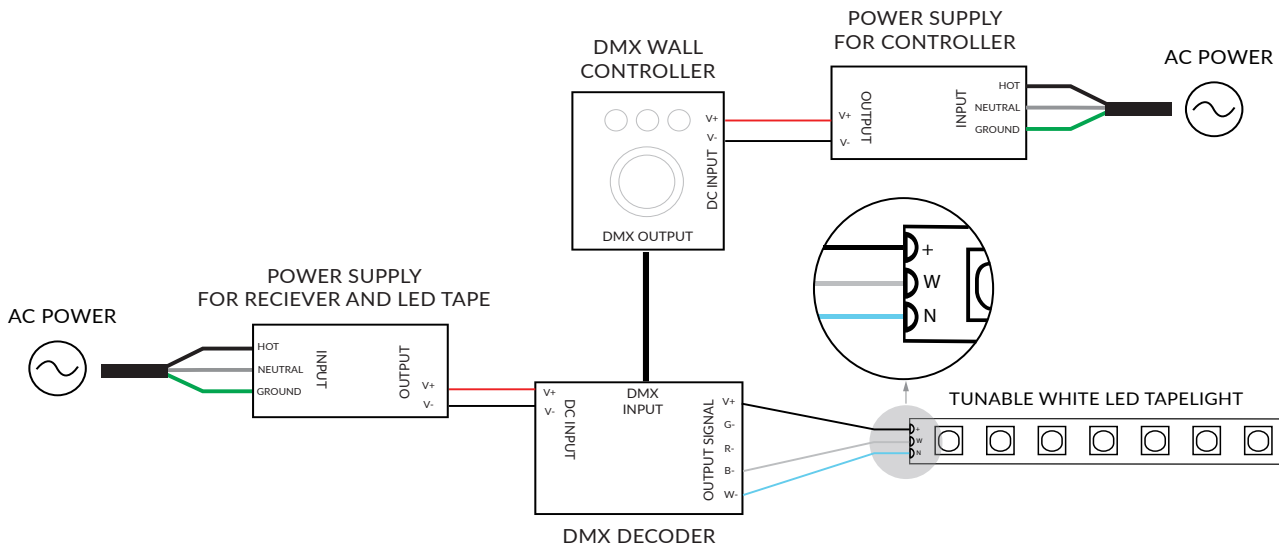

WHITE / SINGLE COLOR LED TAPELIGHT - WITHOUT DIMMER

WHITE / SINGLE COLOR LED TAPELIGHT - WITH DIMMER

WARM FADE LED TAPELIGHT - WITH DIMMER

RGB(W) LED TAPELIGHT - RF CONTROLLED

RGB(W) LED TAPELIGHT - DMX CONTROLLED

TUNABLE WHITE LED TAPELIGHT - RF CONTROLLED

TUNABLE WHITE LED TAPELIGHT - DMX CONTROLLED

TUNABLE WHITE LED TAPELIGHT - 2-CIRCUIT 0-10V DIMMABLE