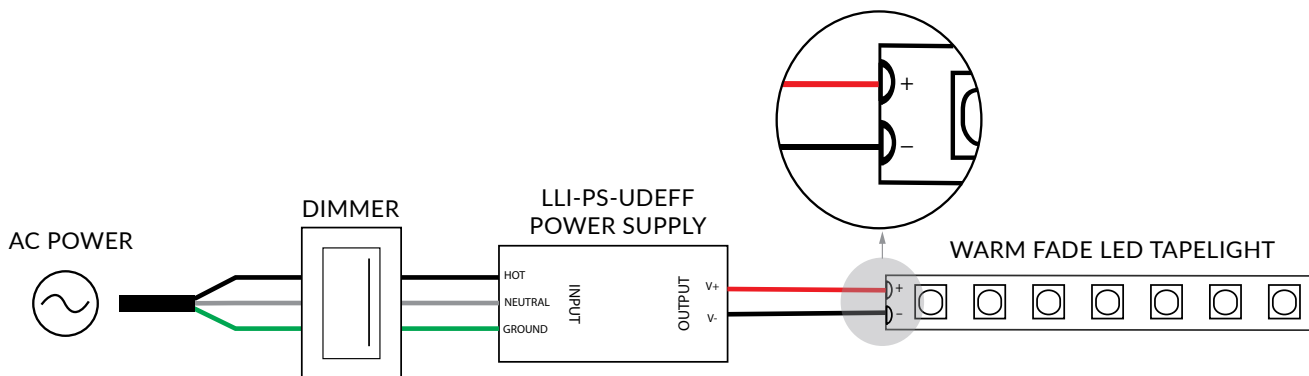

WHITE / SINGLE COLOR LED TAPELIGHT - WITHOUT DIMMER

WHITE / SINGLE COLOR LED TAPELIGHT - WITH DIMMER

WARM FADE LED TAPELIGHT - WITH DIMMER

RGB(W) LED TAPELIGHT - RF CONTROLLED

RGB(W) LED TAPELIGHT - DMX CONTROLLED

TUNABLE WHITE LED TAPELIGHT - RF CONTROLLED

TUNABLE WHITE LED TAPELIGHT - DMX CONTROLLED

TUNABLE WHITE LED TAPELIGHT - 2-CIRCUIT 0-10V DIMMABLE