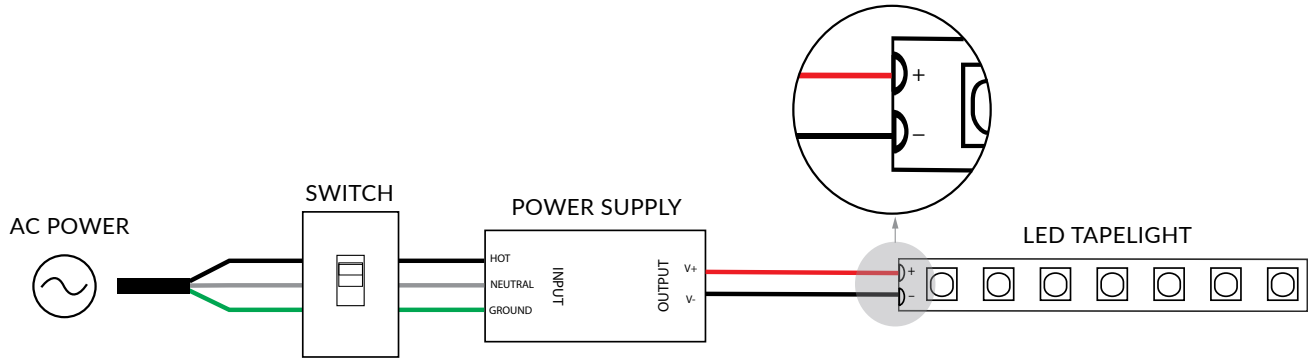

WHITE / SINGLE COLOR LED TAPELIGHT - WITHOUT DIMMER

WHITE / SINGLE COLOR LED TAPELIGHT - WITH DIMMER

WARM FADE LED TAPELIGHT - WITH DIMMER

RGB(W) LED TAPELIGHT - RF CONTROLLED

RGB(W) LED TAPELIGHT - DMX CONTROLLED

TUNABLE WHITE LED TAPELIGHT - RF CONTROLLED

TUNABLE WHITE LED TAPELIGHT - DMX CONTROLLED

TUNABLE WHITE LED TAPELIGHT - 2-CIRCUIT 0-10V DIMMABLE